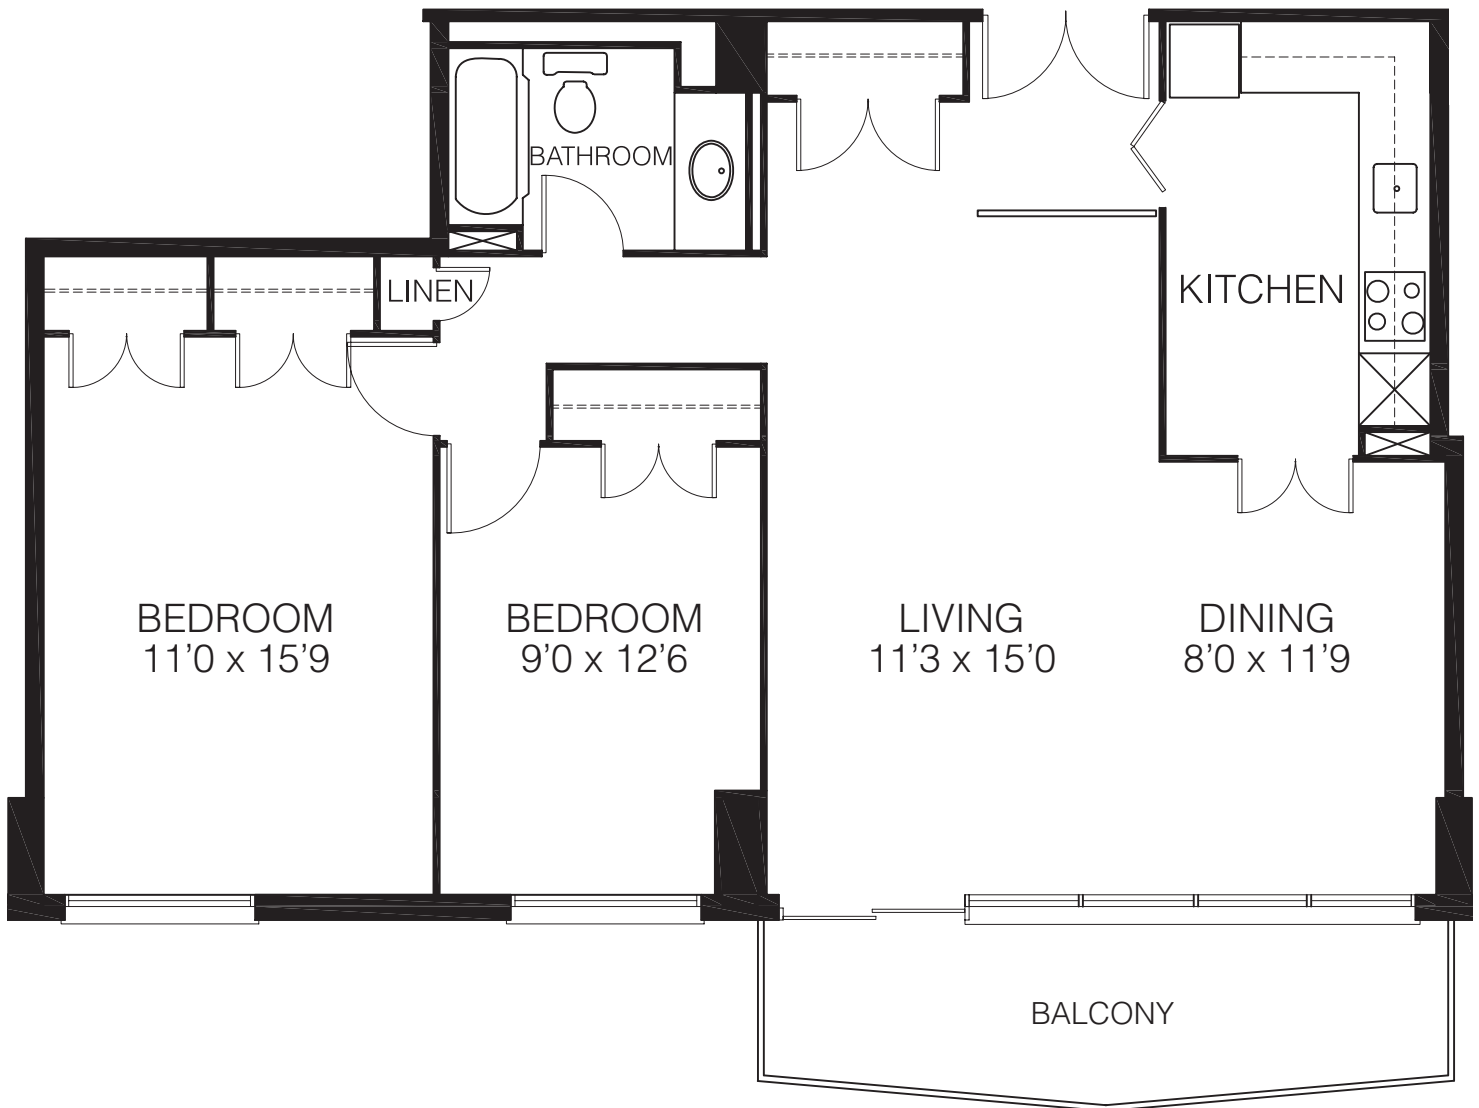

The Seignior

Bachelor Suite

Bachelor Suite, 1 Bathroom
Heat & Hot Water Included!

* All measurements are approximate. Design may vary.

Rental Office
613-789-3805
211 Wurtemberg Street

The Seigniory

1 Bedroom Suite

 **Urbandale**
CORPORATION
www.urbandale.com

The Seigniory

1 Bedroom Suite

1 Bedroom Suite, 1 Bathroom
Heat & Hot Water Included!

Suites 04 and 12

* All measurements are approximate. Design may vary.

Rental Office
613-789-3805
211 Wurtemburg Street

The Seigniory

1 Bedroom Suite

1 Bedroom Suite, 1 Bathroom
Heat & Hot Water Included!

Suite 07

* All measurements are approximate. Design may vary.

Rental Office
613-789-3805
211 Wurtemberg Street

 **Urbandale**
CORPORATION
www.urbandale.com

The Seigniory

2 Bedroom Suite

2 Bedroom Suite, 1 Bathroom
Heat & Hot Water Included!

Suites 03 and 14

* All measurements are approximate. Design may vary.

Rental Office
613-789-3805
211 Wurtemburg Street

The Seigniory