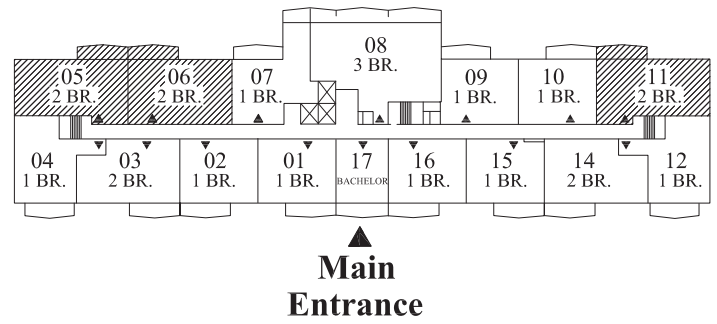

The Seigniory

2 Bedroom Suite

2 Bedroom Suite, 1 Bathroom
Heat & Hot Water Included!

Suites 03 and 14

* All measurements are approximate. Design may vary.

Rental Office
613-789-3805
211 Wurtemburg Street

The Seignior

2 Bedroom Suite

2 Bedroom Suite, 1 Bathroom
Heat & Hot Water Included!

Suites 05, 06 and 11

* All measurements are approximate. Design may vary.

Rental Office
613-789-3805
211 Wurtemberg Street

The Seigniory