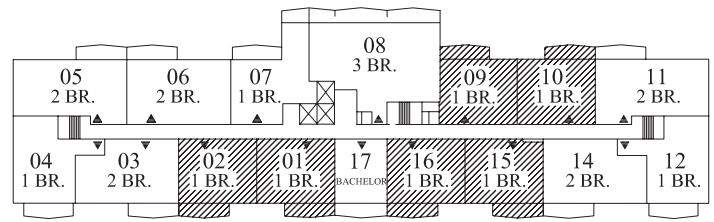

The Seignior

Bachelor Suite

Bachelor Suite, 1 Bathroom
Heat & Hot Water Included!

* All measurements are approximate. Design may vary.

Rental Office
613-789-3805
211 Wurtemberg Street

The Seigniory

1 Bedroom Suite

1 Bedroom Suite, 1 Bathroom
Heat & Hot Water Included!

Suites 01, 02, 09, 10, 15 and 16

* All measurements are approximate. Design may vary.

▲
**Main
Entrance**

Rental Office
613-789-3805
211 Wurtemberg Street