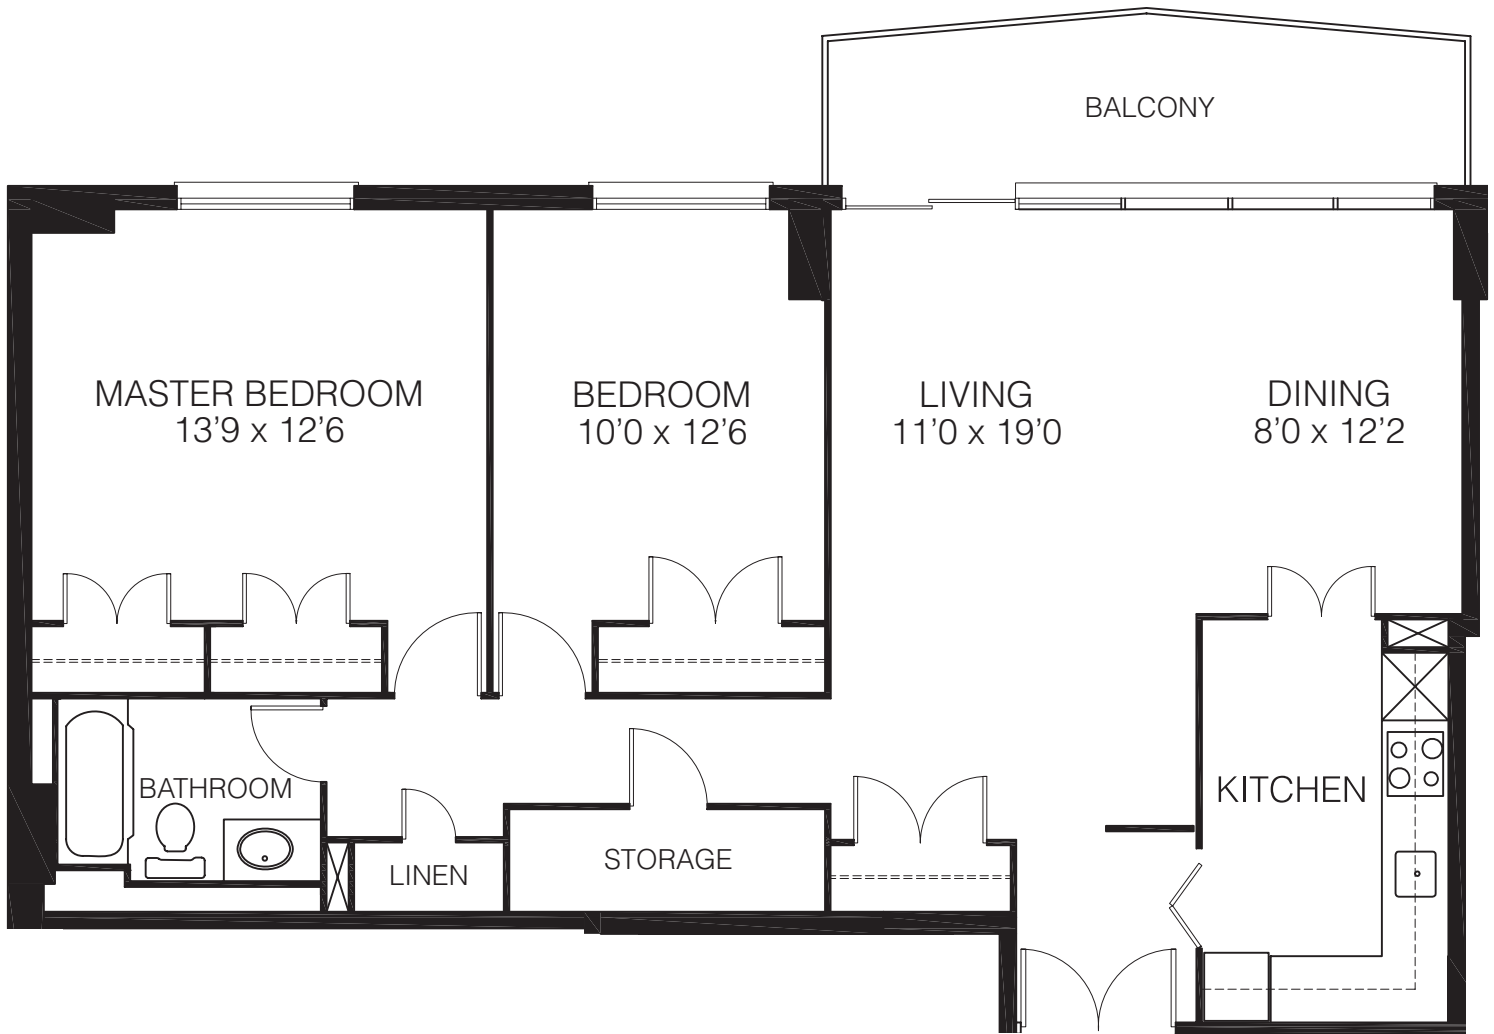

The Seignior

Bachelor Suite

Bachelor Suite, 1 Bathroom
Heat & Hot Water Included!

* All measurements are approximate. Design may vary.

Rental Office
613-789-3805
211 Wurtemberg Street

The Seigniory

1 Bedroom Suite

The Seigniory

1 Bedroom Suite

1 Bedroom Suite, 1 Bathroom
Heat & Hot Water Included!

Suite 07

* All measurements are approximate. Design may vary.

Rental Office
613-789-3805
211 Wurtemberg Street

 **Urbandale**
CORPORATION
www.urbandale.com

The Seigniory

2 Bedroom Suite

2 Bedroom Suite, 1 Bathroom
Heat & Hot Water Included!

Suites 03 and 14

* All measurements are approximate. Design may vary.

Rental Office
613-789-3805
211 Wurtemburg Street

The Seigniory

2 Bedroom Suite

2 Bedroom Suite, 1 Bathroom
Heat & Hot Water Included!

Suites 05, 06 and 11

* All measurements are approximate. Design may vary.

Rental Office
613-789-3805
211 Wurtemburg Street

The Seigniory