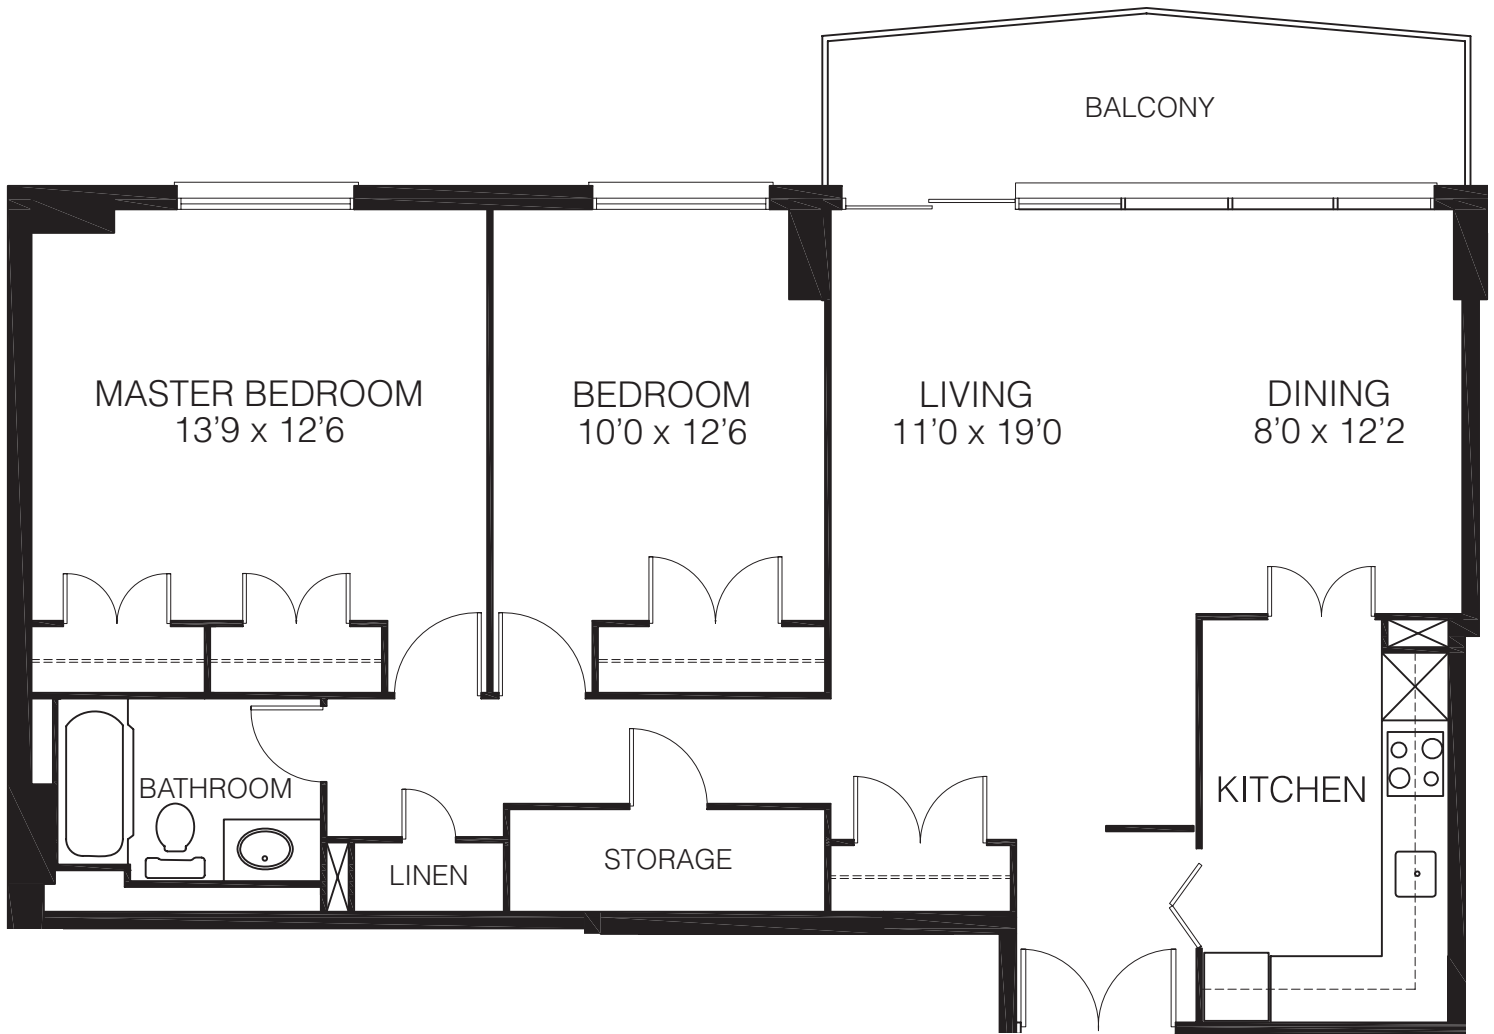

The Seignior

Bachelor Suite

Bachelor Suite, 1 Bathroom
Heat & Hot Water Included!

* All measurements are approximate. Design may vary.

Rental Office
613-789-3805
211 Wurtemberg Street

The Seigniory

1 Bedroom Suite

The Seigniory

1 Bedroom Suite

1 Bedroom Suite, 1 Bathroom
Heat & Hot Water Included!

Suite 07

* All measurements are approximate. Design may vary.

Rental Office
613-789-3805
211 Wurtemberg Street

 **Urbandale**
CORPORATION
www.urbandale.com

The Seigniory

2 Bedroom Suite

2 Bedroom Suite, 1 Bathroom
Heat & Hot Water Included!

Suites 03 and 14

* All measurements are approximate. Design may vary.

Rental Office
613-789-3805
211 Wurtemburg Street

The Seignior

2 Bedroom Suite

2 Bedroom Suite, 1 Bathroom
Heat & Hot Water Included!

Suites 05, 06 and 11

* All measurements are approximate. Design may vary.

Rental Office
613-789-3805
211 Wurtemberg Street

The Seigniory