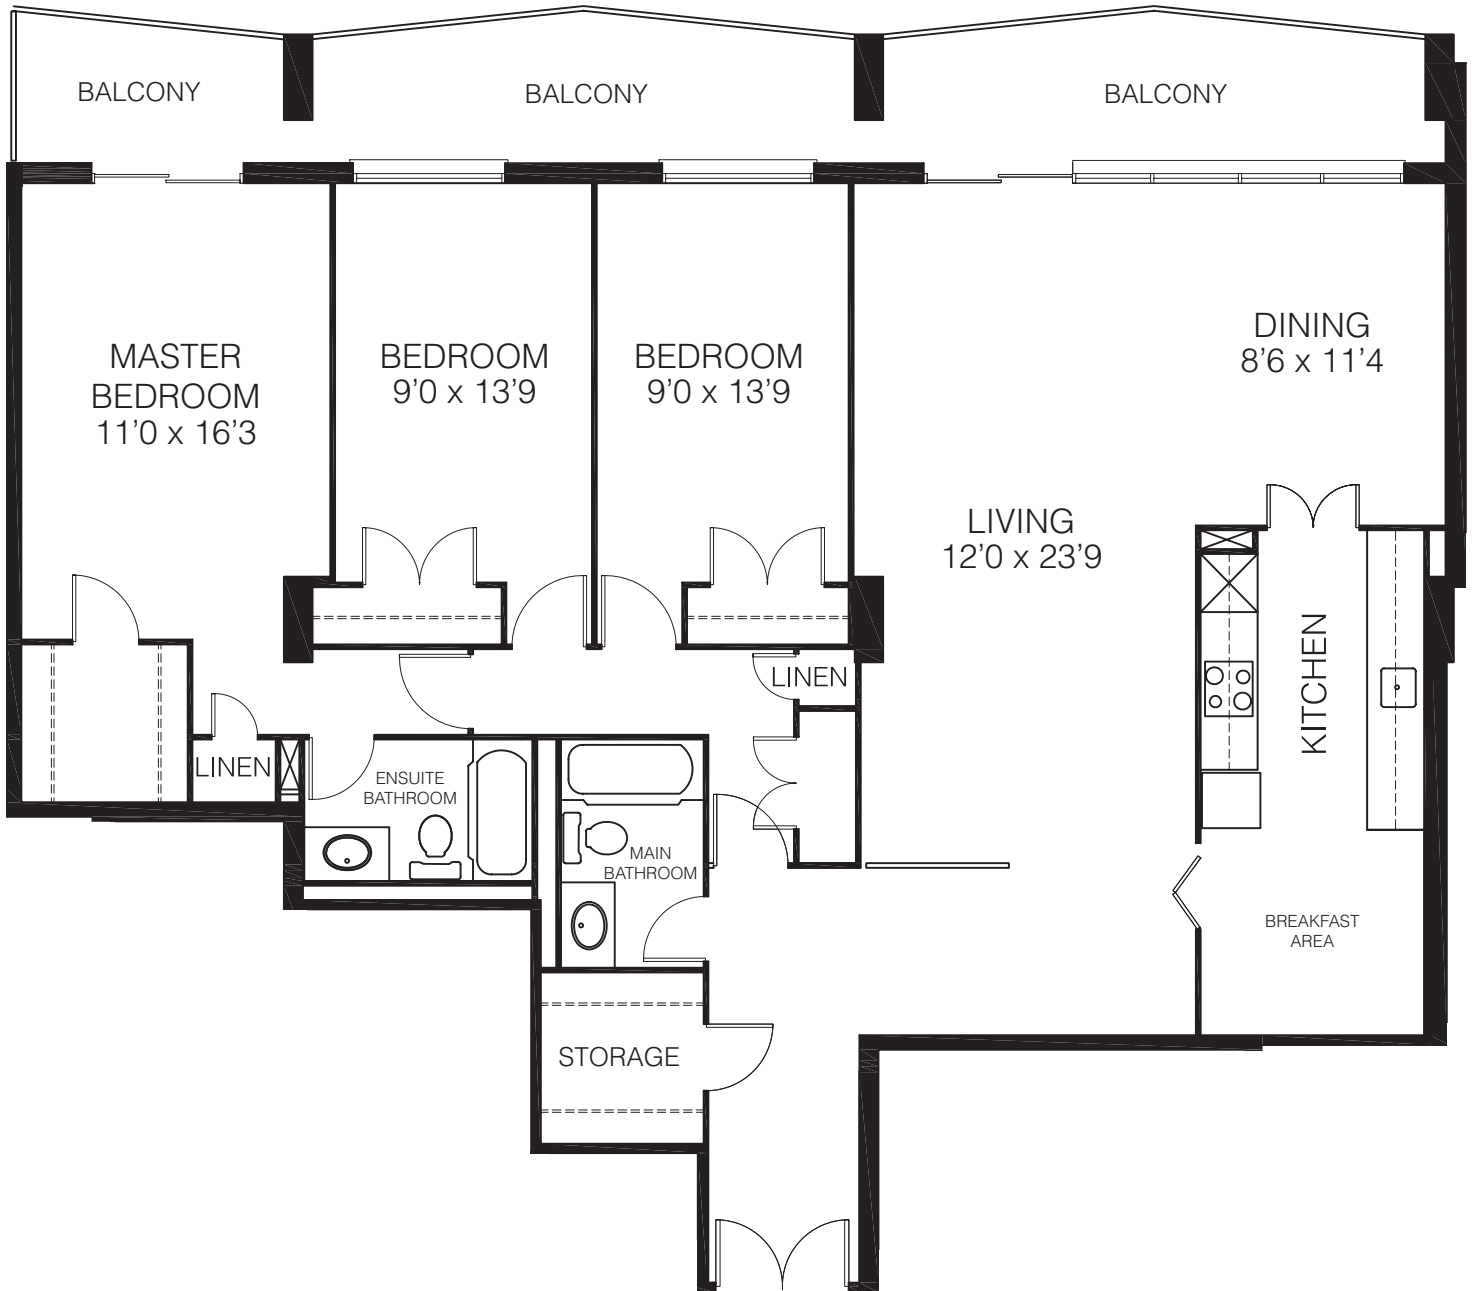

The Seignior

Bachelor Suite

Bachelor Suite, 1 Bathroom
Heat & Hot Water Included!

* All measurements are approximate. Design may vary.

Rental Office
613-789-3805
211 Wurtemberg Street

The Seigniory

1 Bedroom Suite

The Seigniory

2 Bedroom Suite

2 Bedroom Suite, 1 Bathroom
Heat & Hot Water Included!

Suites 03 and 14

* All measurements are approximate. Design may vary.

Rental Office
613-789-3805
211 Wurtemburg Street

The Seignior

2 Bedroom Suite

2 Bedroom Suite, 1 Bathroom
Heat & Hot Water Included!

Suites 05, 06 and 11

* All measurements are approximate. Design may vary.

Rental Office
613-789-3805
211 Wurtemberg Street

The Seigniory

3 Bedroom Suite

3 Bedroom Suite, 2 Bathrooms
Heat & Hot Water Included!

Suite 08

* All measurements are approximate. Design may vary.

▲
**Main
Entrance**

Rental Office
613-789-3805
211 Wurtemberg Street

 **Urbandale**
CORPORATION
www.urbandale.com