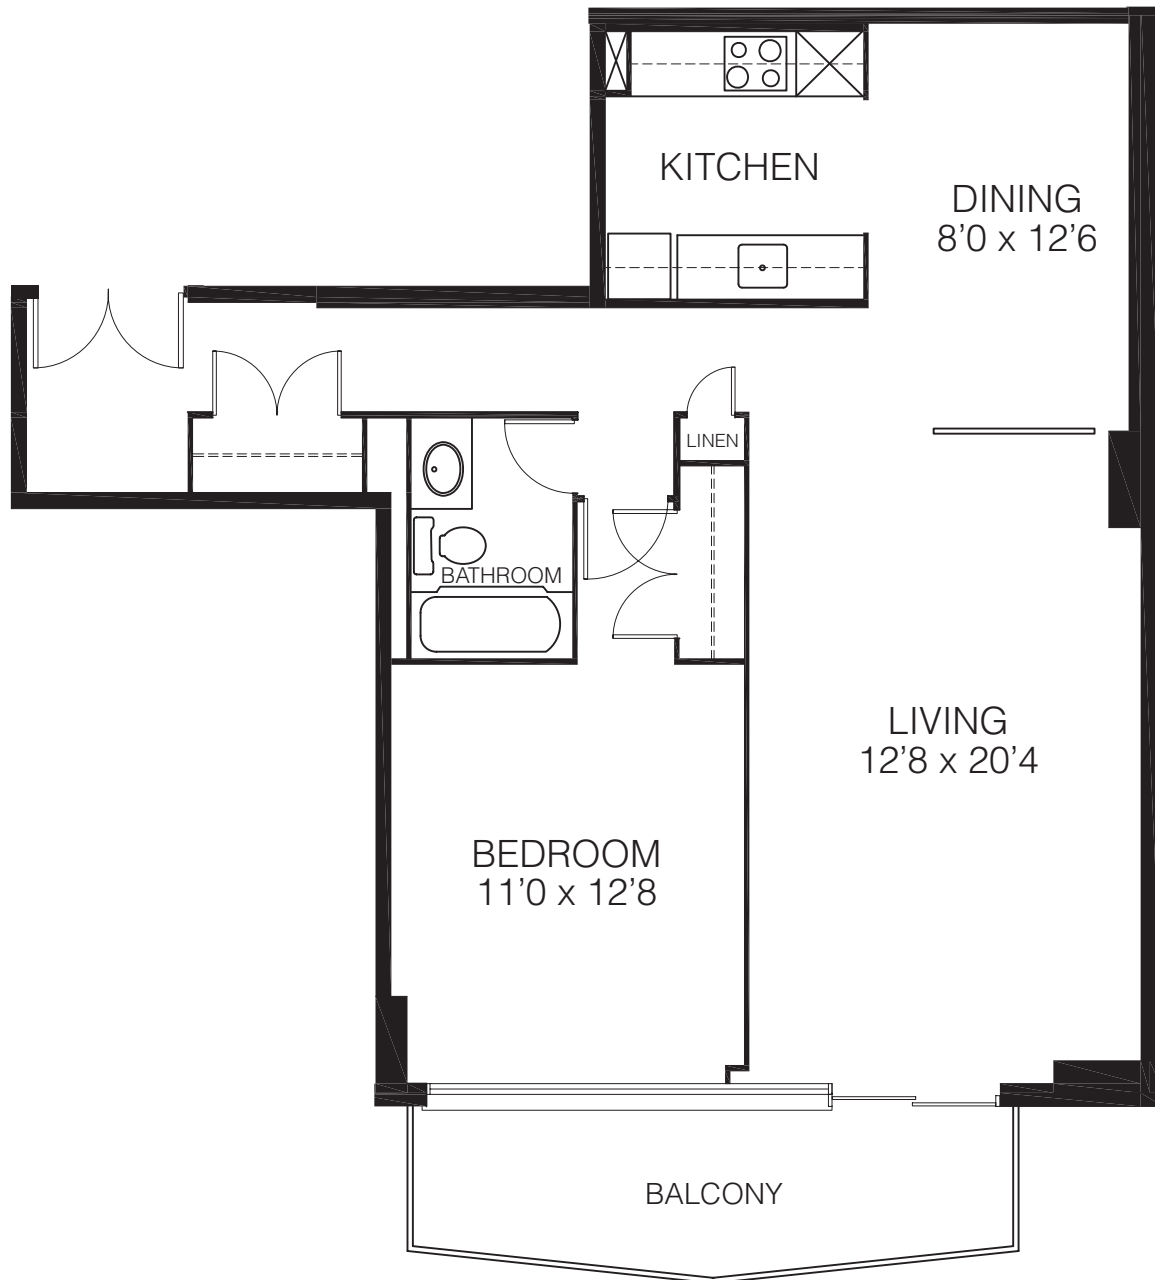

The Seignior

Bachelor Suite

Bachelor Suite, 1 Bathroom
Heat & Hot Water Included!

* All measurements are approximate. Design may vary.

Rental Office
613-789-3805
211 Wurtemberg Street

The Seigniory

1 Bedroom Suite

1 Bedroom Suite, 1 Bathroom
Heat & Hot Water Included!

Suites 01, 02, 09, 10, 15 and 16

* All measurements are approximate. Design may vary.

▲
**Main
Entrance**

Rental Office
613-789-3805
211 Wurtemberg Street

 **Urbandale**
CORPORATION
www.urbandale.com

The Seigniory

1 Bedroom Suite

1 Bedroom Suite, 1 Bathroom
Heat & Hot Water Included!

Suites 04 and 12

* All measurements are approximate. Design may vary.

Rental Office
613-789-3805
211 Wurtemburg Street

The Seigniory

1 Bedroom Suite

1 Bedroom Suite, 1 Bathroom
Heat & Hot Water Included!

Suite 07

* All measurements are approximate. Design may vary.

Rental Office
613-789-3805
211 Wurtemberg Street

 **Urbandale**
CORPORATION
www.urbandale.com