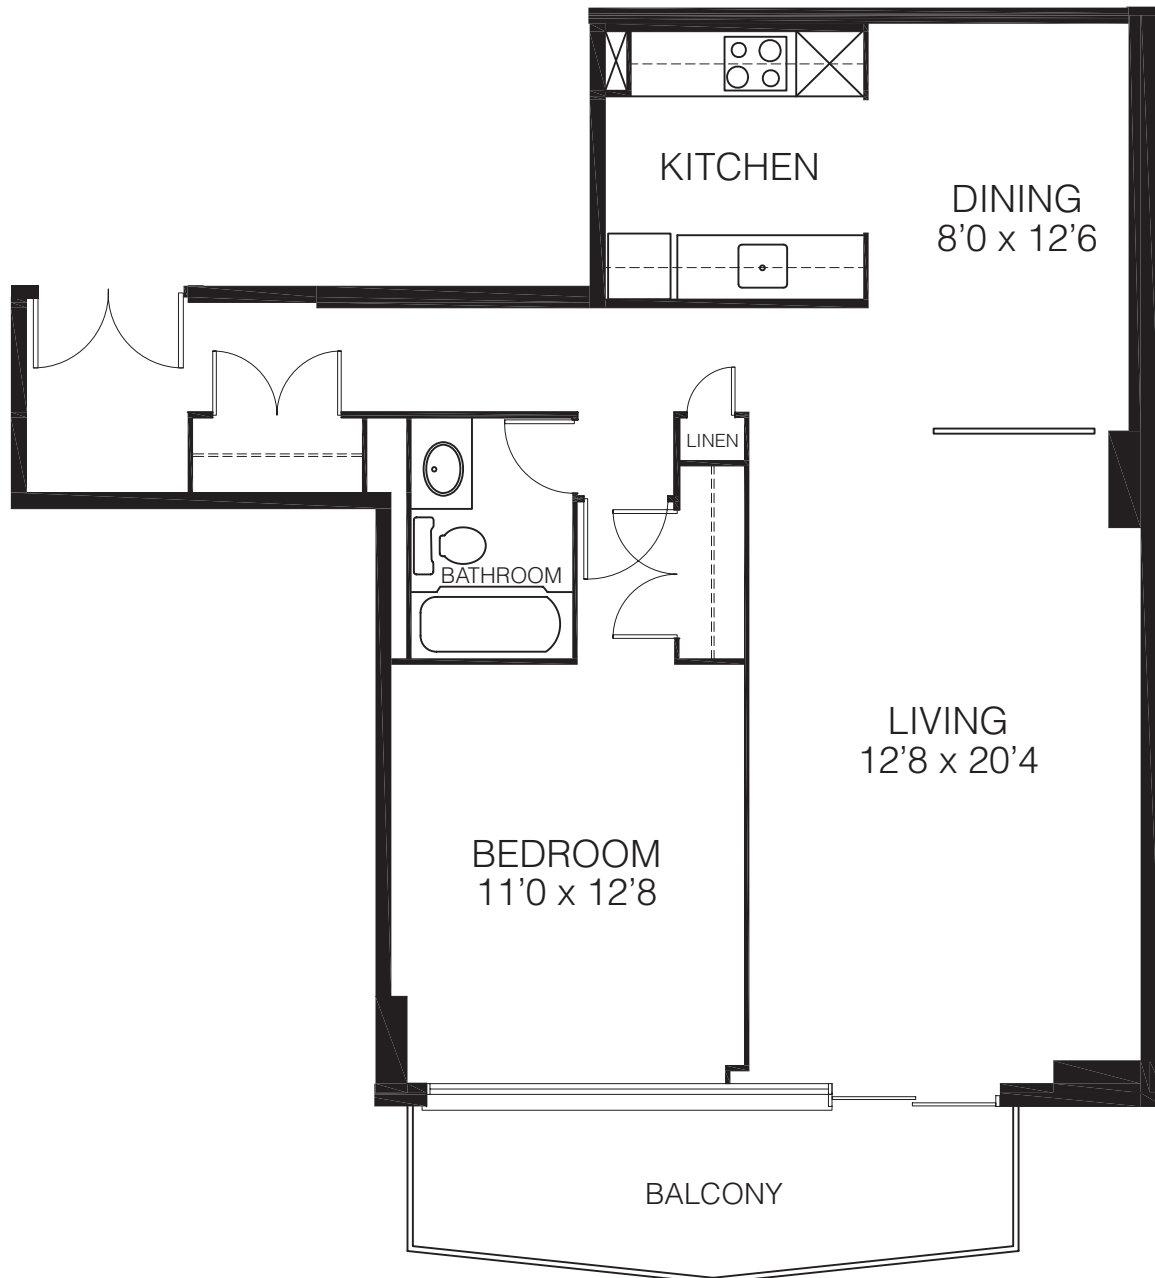

The Seignior

Bachelor Suite

Bachelor Suite, 1 Bathroom
Heat & Hot Water Included!

* All measurements are approximate. Design may vary.

Rental Office
613-789-3805
211 Wurtemberg Street

The Seigniory

1 Bedroom Suite

1 Bedroom Suite, 1 Bathroom
Heat & Hot Water Included!

Suites 01, 02, 09, 10, 15 and 16

* All measurements are approximate. Design may vary.

▲
**Main
Entrance**

Rental Office
613-789-3805
211 Wurtemberg Street

 **Urbandale**
CORPORATION
www.urbandale.com

The Seigniory

1 Bedroom Suite

1 Bedroom Suite, 1 Bathroom
Heat & Hot Water Included!

Suites 04 and 12

* All measurements are approximate. Design may vary.

Rental Office
613-789-3805
211 Wurtemberg Street

The Seigniory

1 Bedroom Suite

1 Bedroom Suite, 1 Bathroom
Heat & Hot Water Included!

Suite 07

* All measurements are approximate. Design may vary.

Rental Office
613-789-3805
211 Wurtemberg Street

 **Urbandale**
CORPORATION
www.urbandale.com