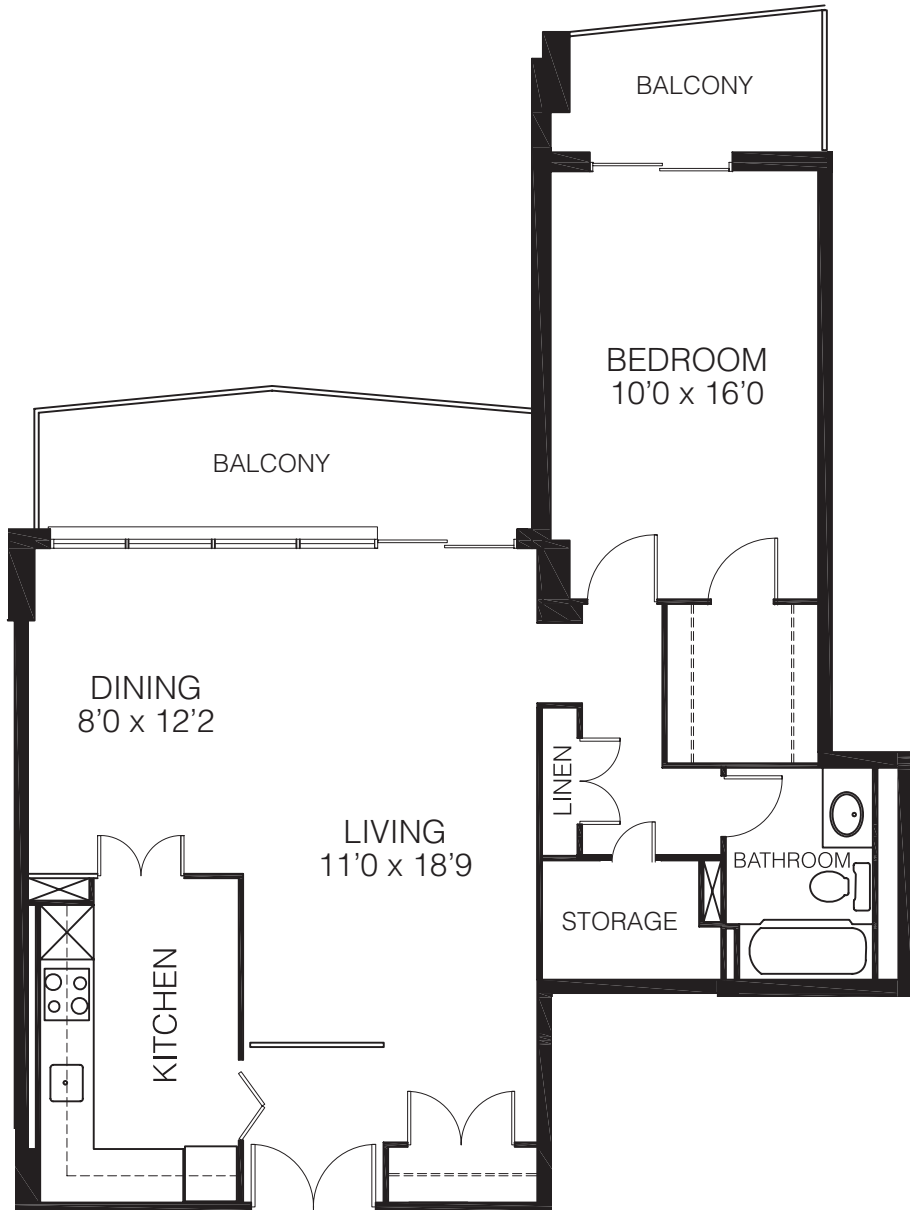

The Seignior

Bachelor Suite

Bachelor Suite, 1 Bathroom
Heat & Hot Water Included!

* All measurements are approximate. Design may vary.

Rental Office
613-789-3805
211 Wurtemberg Street

The Seigniory

1 Bedroom Suite

1 Bedroom Suite, 1 Bathroom
Heat & Hot Water Included!

Suites 01, 02, 09, 10, 15 and 16

* All measurements are approximate. Design may vary.

▲
**Main
Entrance**

Rental Office
613-789-3805
211 Wurtemberg Street

 **Urbandale**
CORPORATION
www.urbandale.com

The Seigniory

1 Bedroom Suite

1 Bedroom Suite, 1 Bathroom
Heat & Hot Water Included!

Suites 04 and 12

* All measurements are approximate. Design may vary.

Rental Office
613-789-3805
211 Wurtemberg Street

The Seigniory

1 Bedroom Suite

1 Bedroom Suite, 1 Bathroom
Heat & Hot Water Included!

Suite 07

* All measurements are approximate. Design may vary.

Rental Office
613-789-3805
211 Wurtemberg Street

 **Urbandale**
CORPORATION
www.urbandale.com