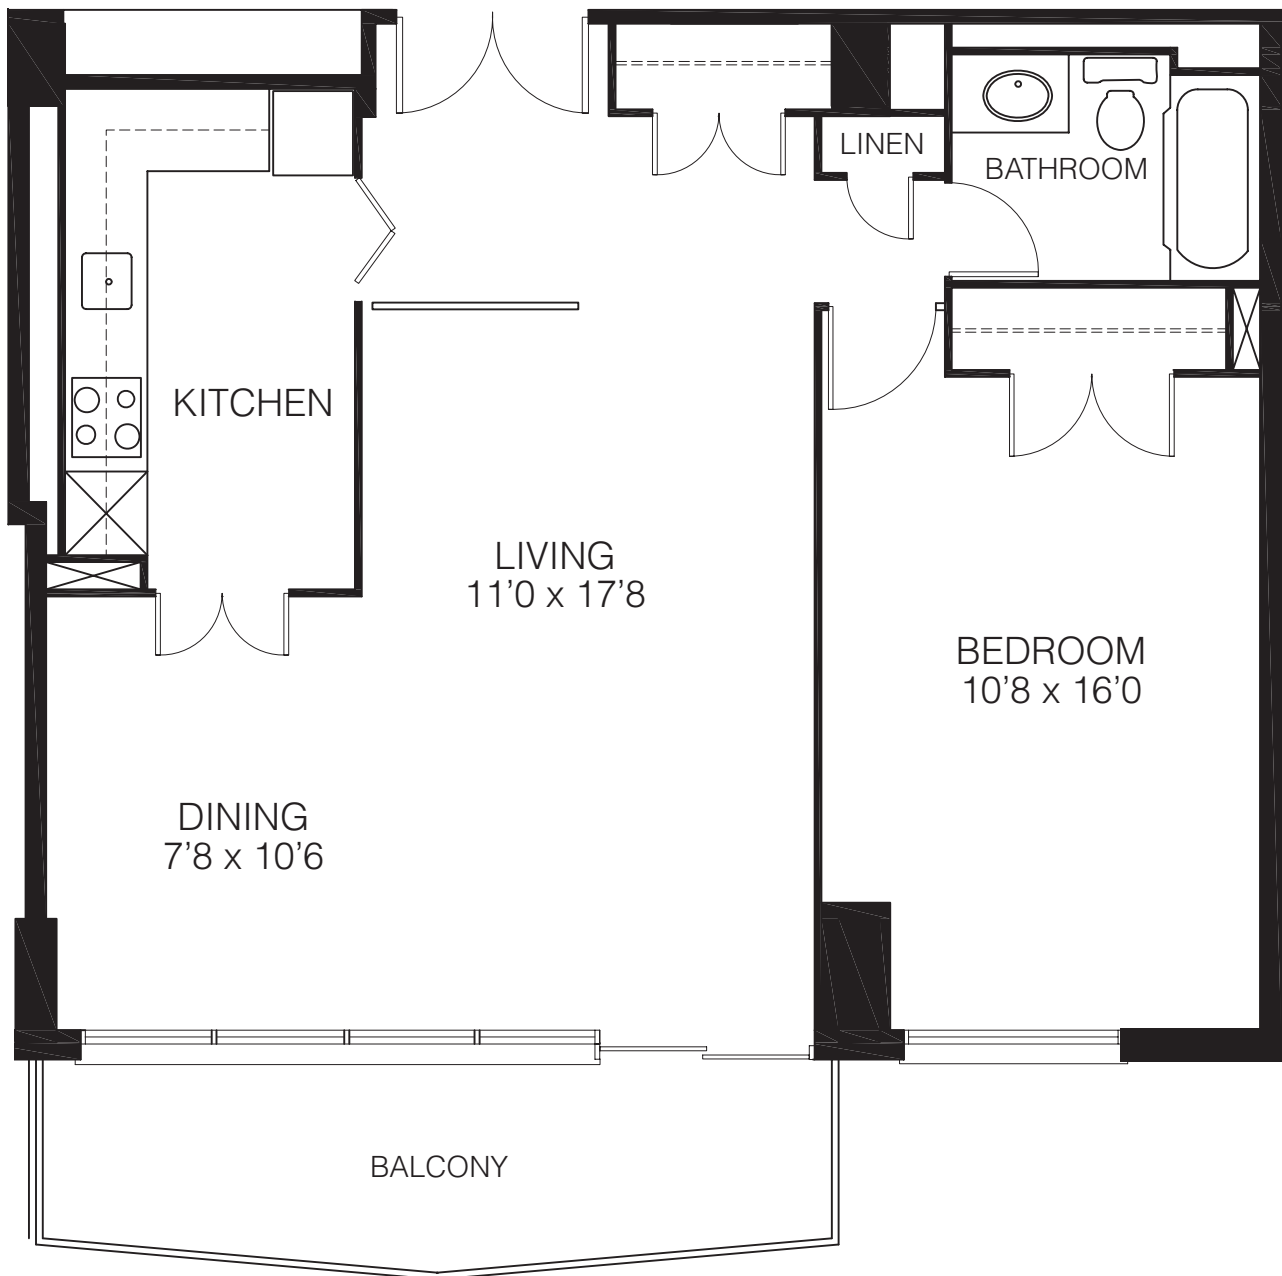

The Seignior

Bachelor Suite

Bachelor Suite, 1 Bathroom
Heat & Hot Water Included!

* All measurements are approximate. Design may vary.

Rental Office
613-789-3805
211 Wurtemberg Street

The Seigniory

1 Bedroom Suite

1 Bedroom Suite, 1 Bathroom
Heat & Hot Water Included!

Suites 01, 02, 09, 10, 15 and 16

* All measurements are approximate. Design may vary.

▲
**Main
Entrance**

Rental Office
613-789-3805
211 Wurtemberg Street

 **Urbandale**
CORPORATION
www.urbandale.com

The Seigniory

1 Bedroom Suite

1 Bedroom Suite, 1 Bathroom
Heat & Hot Water Included!

Suites 04 and 12

* All measurements are approximate. Design may vary.

Rental Office
613-789-3805
211 Wurtemburg Street

The Seigniory

1 Bedroom Suite

1 Bedroom Suite, 1 Bathroom
Heat & Hot Water Included!

Suite 07

* All measurements are approximate. Design may vary.

Rental Office
613-789-3805
211 Wurtemberg Street

 **Urbandale**
CORPORATION
www.urbandale.com