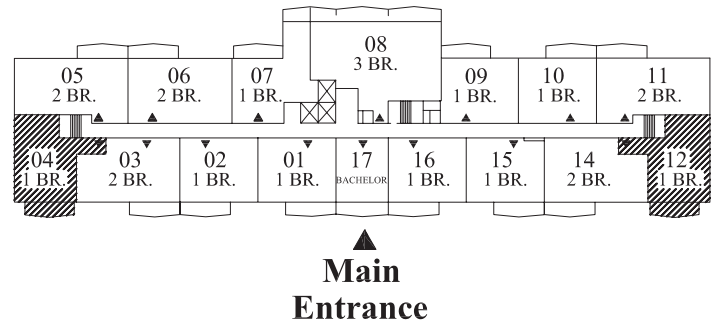

1 Bedroom Suite, 1 Bathroom
Heat & Hot Water Included!

Suites 01, 02, 09, 10, 15 and 16

* All measurements are approximate. Design may vary.

▲
**Main
Entrance**

Rental Office
613-789-3805
211 Wurtemberg Street

 **Urbandale**
CORPORATION
www.urbandale.com

The Seigniory

1 Bedroom Suite

1 Bedroom Suite, 1 Bathroom
Heat & Hot Water Included!

Suites 04 and 12

* All measurements are approximate. Design may vary.

Rental Office
613-789-3805
211 Wurtemberg Street

The Seigniory

1 Bedroom Suite

1 Bedroom Suite, 1 Bathroom
Heat & Hot Water Included!

Suite 07

* All measurements are approximate. Design may vary.

Rental Office
613-789-3805
211 Wurtemberg Street

 **Urbandale**
CORPORATION
www.urbandale.com