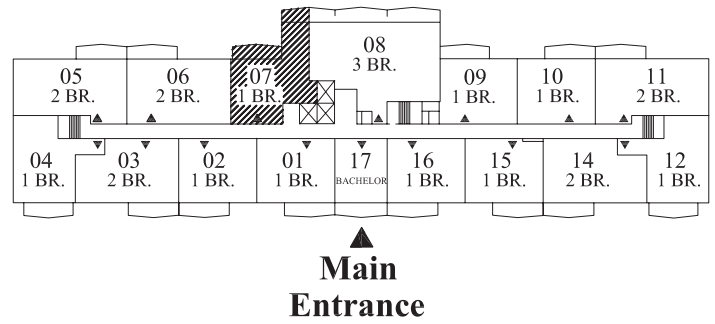

1 Bedroom Suite, 1 Bathroom
Heat & Hot Water Included!

Suites 01, 02, 09, 10, 15 and 16

* All measurements are approximate. Design may vary.

▲
**Main
Entrance**

Rental Office
613-789-3805
211 Wurtemberg Street

 **Urbandale**
CORPORATION
www.urbandale.com

The Seigniory

1 Bedroom Suite

1 Bedroom Suite, 1 Bathroom
Heat & Hot Water Included!

Suites 04 and 12

* All measurements are approximate. Design may vary.

Rental Office
613-789-3805
211 Wurtemburg Street

The Seigniory

1 Bedroom Suite

1 Bedroom Suite, 1 Bathroom
Heat & Hot Water Included!

Suite 07

* All measurements are approximate. Design may vary.

Rental Office
613-789-3805
211 Wurtemberg Street

 **Urbandale**
CORPORATION
www.urbandale.com