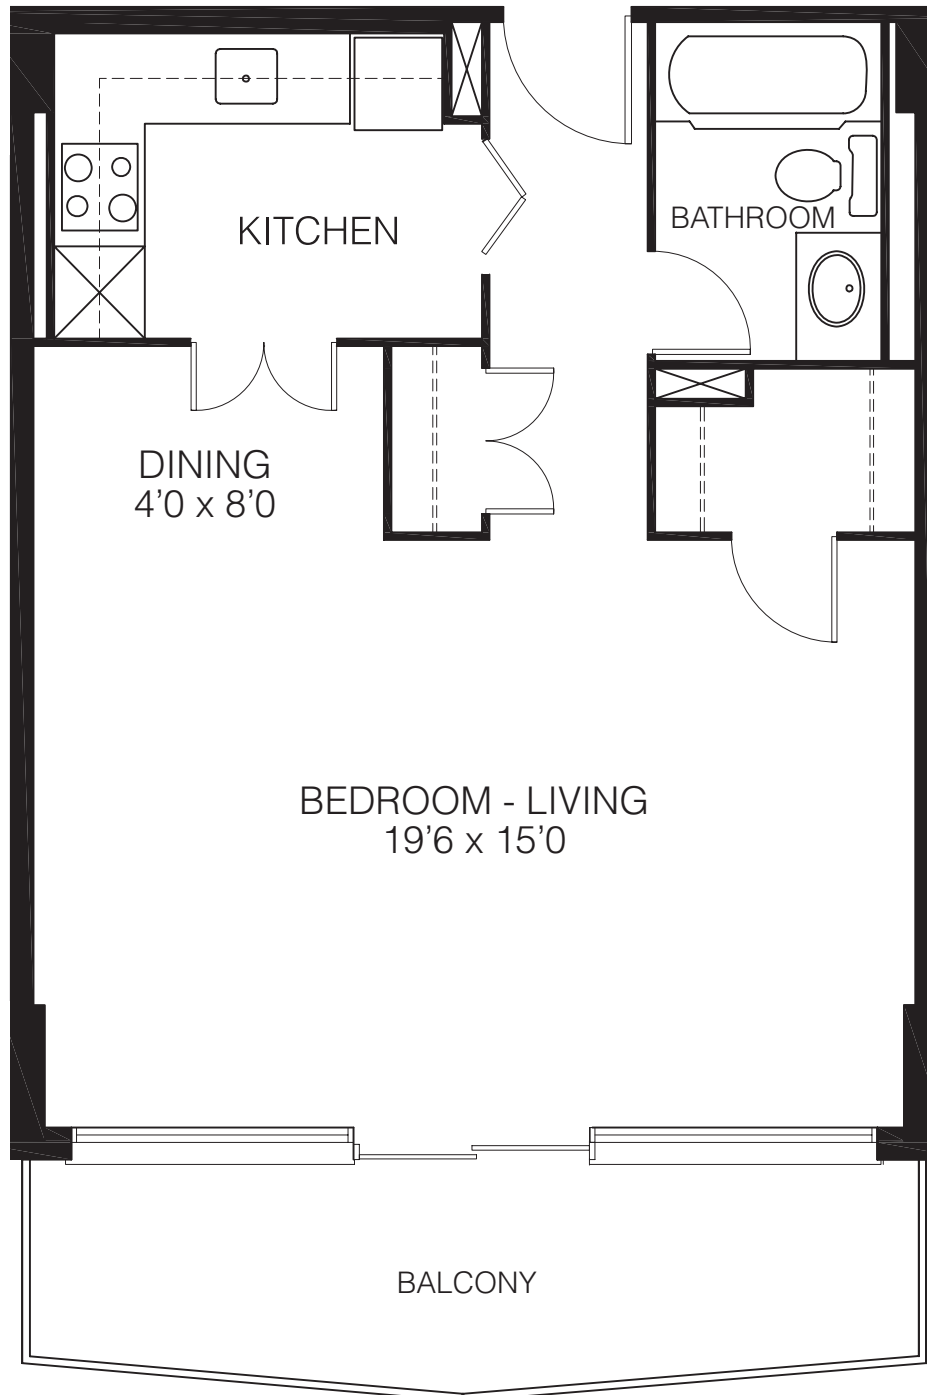

The Seignior

Bachelor Suite

Bachelor Suite, 1 Bathroom
Heat & Hot Water Included!

* All measurements are approximate. Design may vary.

Rental Office
613-789-3805
211 Wurtemberg Street

The Seigniory

1 Bedroom Suite

1 Bedroom Suite, 1 Bathroom
Heat & Hot Water Included!

Suites 01, 02, 09, 10, 15 and 16

* All measurements are approximate. Design may vary.

▲
**Main
Entrance**

Rental Office
613-789-3805
211 Wurtemberg Street

 **Urbandale**
CORPORATION
www.urbandale.com

The Seigniory

1 Bedroom Suite

1 Bedroom Suite, 1 Bathroom
Heat & Hot Water Included!

Suites 04 and 12

* All measurements are approximate. Design may vary.

Rental Office
613-789-3805
211 Wurtemburg Street

The Seigniory

1 Bedroom Suite

1 Bedroom Suite, 1 Bathroom
Heat & Hot Water Included!

Suite 07

* All measurements are approximate. Design may vary.

Rental Office
613-789-3805
211 Wurtemberg Street

 **Urbandale**
CORPORATION
www.urbandale.com