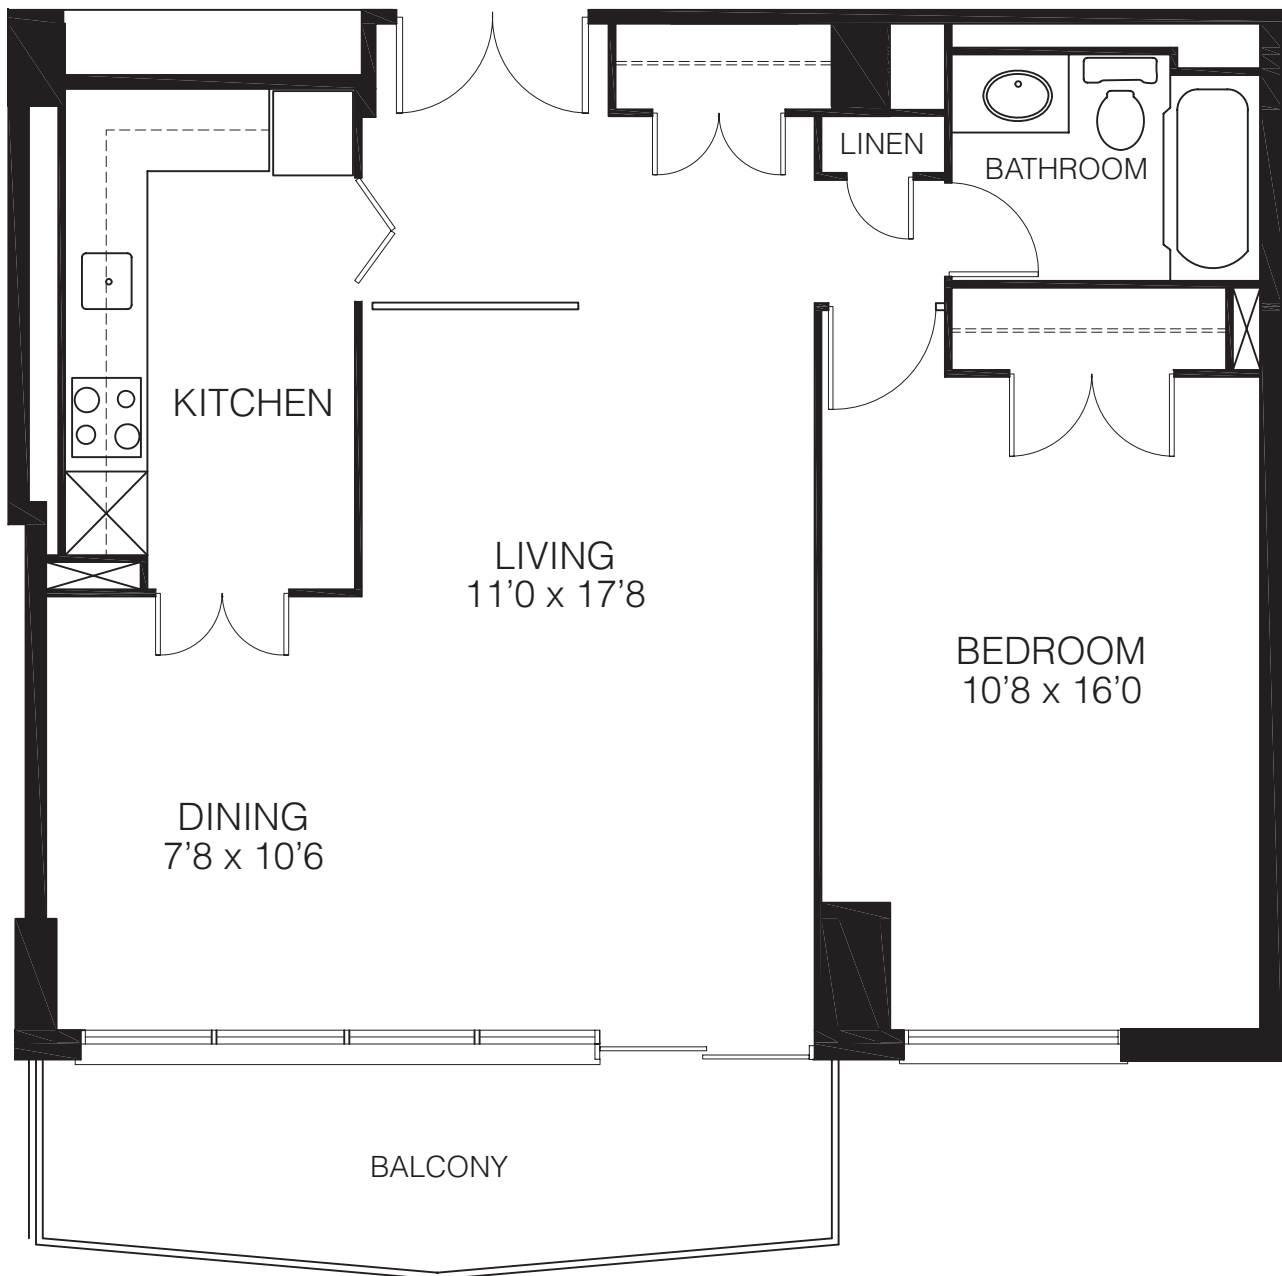

The Seignior

Bachelor Suite

Bachelor Suite, 1 Bathroom
Heat & Hot Water Included!

* All measurements are approximate. Design may vary.

Rental Office
613-789-3805
211 Wurtemberg Street

The Seigniory

1 Bedroom Suite

1 Bedroom Suite, 1 Bathroom
Heat & Hot Water Included!

Suites 01, 02, 09, 10, 15 and 16

* All measurements are approximate. Design may vary.

▲
**Main
Entrance**

Rental Office
613-789-3805
211 Wurtemberg Street

 **Urbandale**
CORPORATION
www.urbandale.com

The Seigniory

1 Bedroom Suite

1 Bedroom Suite, 1 Bathroom
Heat & Hot Water Included!

Suites 04 and 12

* All measurements are approximate. Design may vary.

Rental Office
613-789-3805
211 Wurtemberg Street

The Seigniory

1 Bedroom Suite

1 Bedroom Suite, 1 Bathroom
Heat & Hot Water Included!

Suite 07

* All measurements are approximate. Design may vary.

Rental Office
613-789-3805
211 Wurtemberg Street

 **Urbandale**
CORPORATION
www.urbandale.com