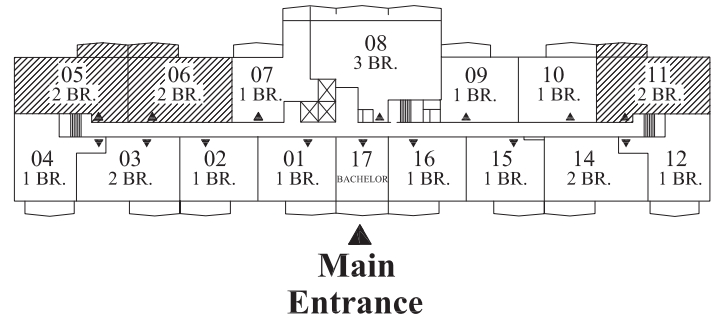

The Seigniory

2 Bedroom Suite

2 Bedroom Suite, 1 Bathroom
Heat & Hot Water Included!

Suites 03 and 14

* All measurements are approximate. Design may vary.

Rental Office
613-789-3805
211 Wurtemburg Street

The Seigniory

2 Bedroom Suite

2 Bedroom Suite, 1 Bathroom
Heat & Hot Water Included!

Suites 05, 06 and 11

* All measurements are approximate. Design may vary.

Rental Office
613-789-3805
211 Wurtemburg Street

The Seigniory