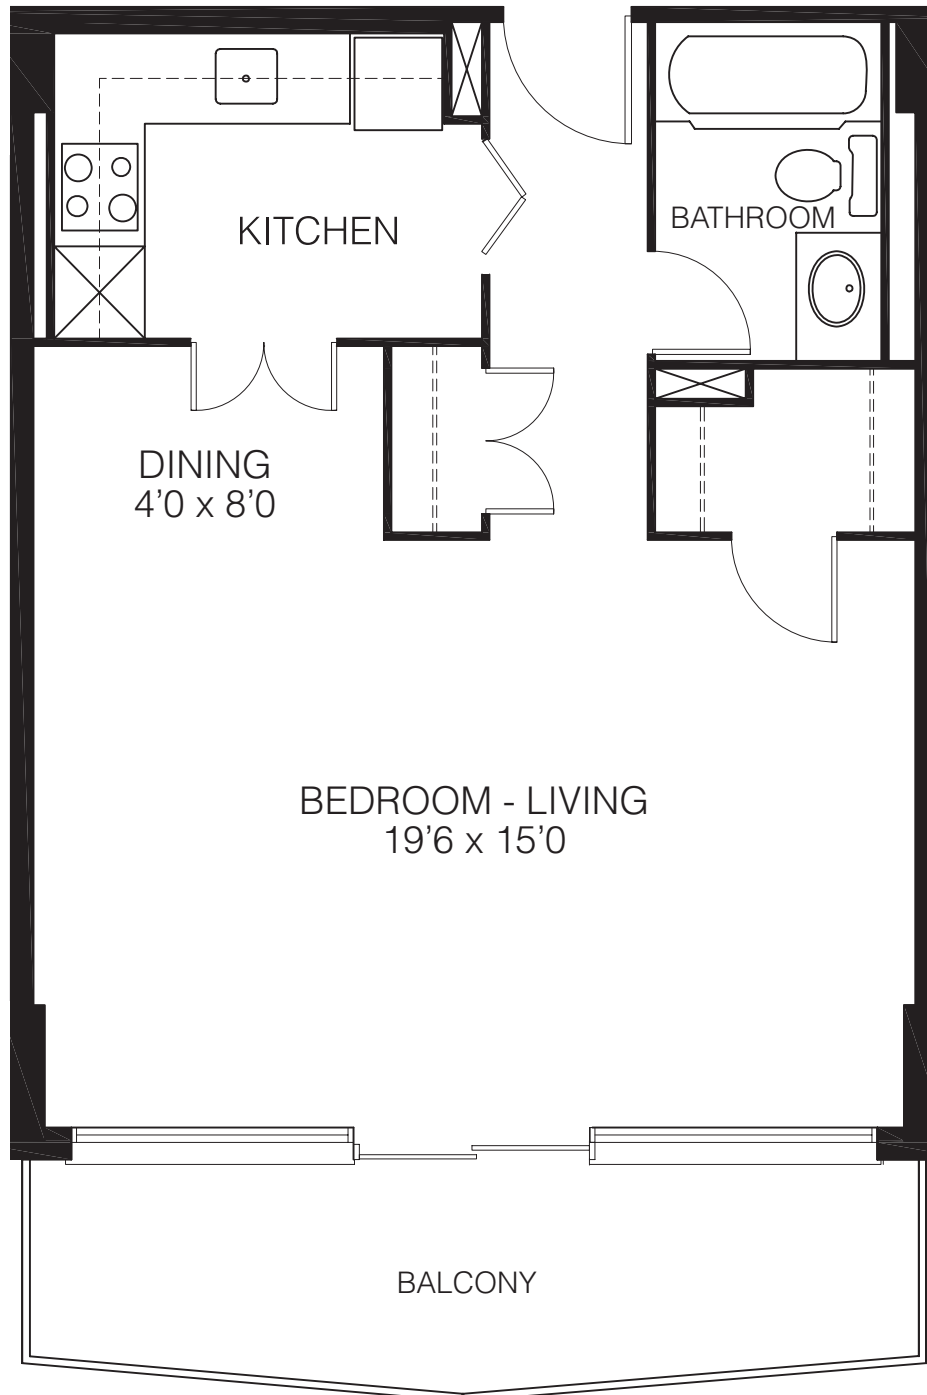

The Seignior

Bachelor Suite

Bachelor Suite, 1 Bathroom
Heat & Hot Water Included!

* All measurements are approximate. Design may vary.

Rental Office
613-789-3805
211 Wurtemberg Street

The Seigniory

1 Bedroom Suite

1 Bedroom Suite, 1 Bathroom
Heat & Hot Water Included!

Suites 01, 02, 09, 10, 15 and 16

* All measurements are approximate. Design may vary.

▲
**Main
Entrance**

Rental Office
613-789-3805
211 Wurtemberg Street

 **Urbandale**
CORPORATION
www.urbandale.com

The Seigniory

1 Bedroom Suite

1 Bedroom Suite, 1 Bathroom
Heat & Hot Water Included!

Suites 04 and 12

* All measurements are approximate. Design may vary.

Rental Office
613-789-3805
211 Wurtemberg Street

The Seigniory

2 Bedroom Suite

2 Bedroom Suite, 1 Bathroom
Heat & Hot Water Included!

Suites 03 and 14

* All measurements are approximate. Design may vary.

Rental Office
613-789-3805
211 Wurtemburg Street

The Seignior