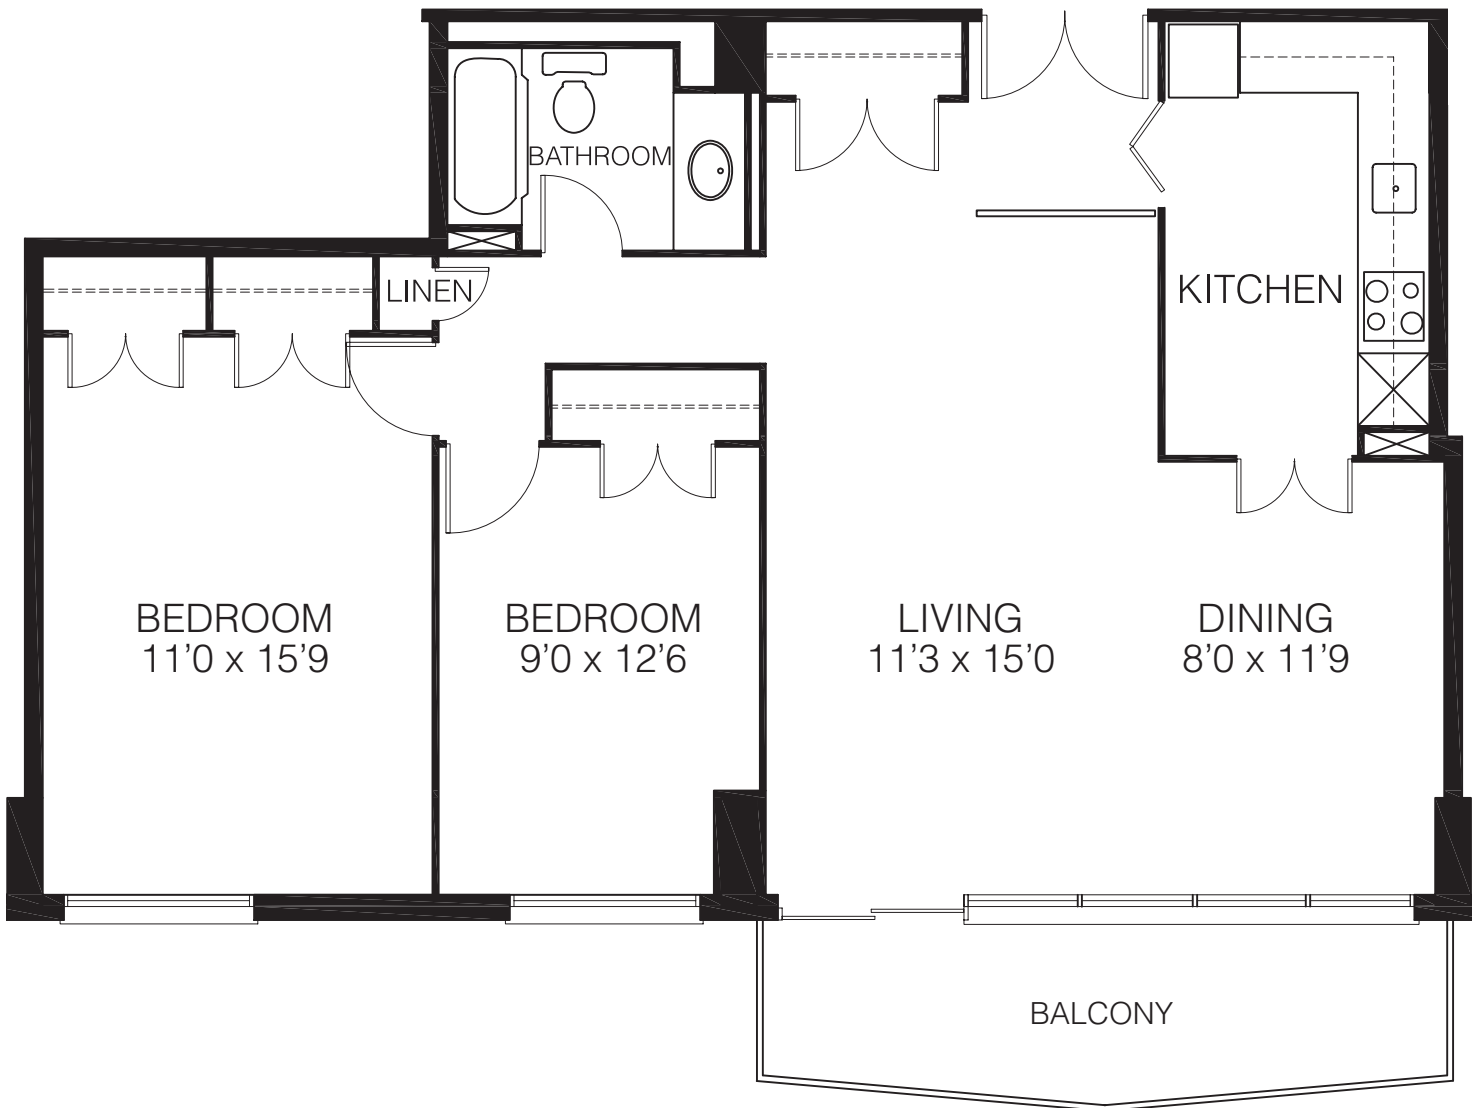

The Seignior

Bachelor Suite

Bachelor Suite, 1 Bathroom
Heat & Hot Water Included!

* All measurements are approximate. Design may vary.

Rental Office
613-789-3805
211 Wurtemberg Street

The Seigniory

1 Bedroom Suite

 **Urbandale**
CORPORATION
www.urbandale.com

The Seigniory

1 Bedroom Suite

1 Bedroom Suite, 1 Bathroom
Heat & Hot Water Included!

Suites 04 and 12

* All measurements are approximate. Design may vary.

Rental Office
613-789-3805
211 Wurtemberg Street

The Seigniory

1 Bedroom Suite

1 Bedroom Suite, 1 Bathroom
Heat & Hot Water Included!

Suite 07

* All measurements are approximate. Design may vary.

Rental Office
613-789-3805
211 Wurtemberg Street

 **Urbandale**
CORPORATION
www.urbandale.com

The Seigniory

2 Bedroom Suite

2 Bedroom Suite, 1 Bathroom
Heat & Hot Water Included!

Suites 03 and 14

* All measurements are approximate. Design may vary.

Rental Office
613-789-3805
211 Wurtemburg Street

The Seignior