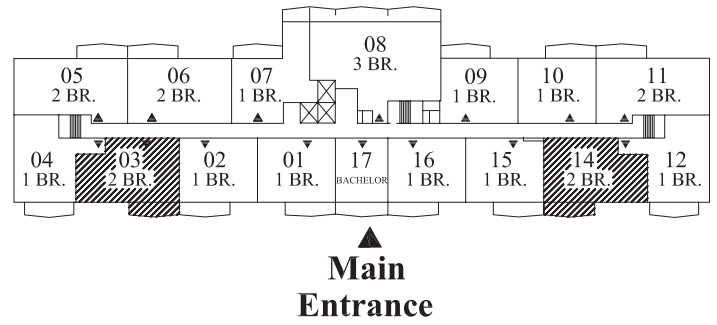

The Seigniory

1 Bedroom Suite

1 Bedroom Suite, 1 Bathroom
Heat & Hot Water Included!

Suite 07

* All measurements are approximate. Design may vary.

Rental Office
613-789-3805
211 Wurtemberg Street

 **Urbandale**
CORPORATION
www.urbandale.com

The Seigniory

2 Bedroom Suite

2 Bedroom Suite, 1 Bathroom
Heat & Hot Water Included!

Suites 03 and 14

* All measurements are approximate. Design may vary.

Rental Office
613-789-3805
211 Wurtemburg Street

The Seignior