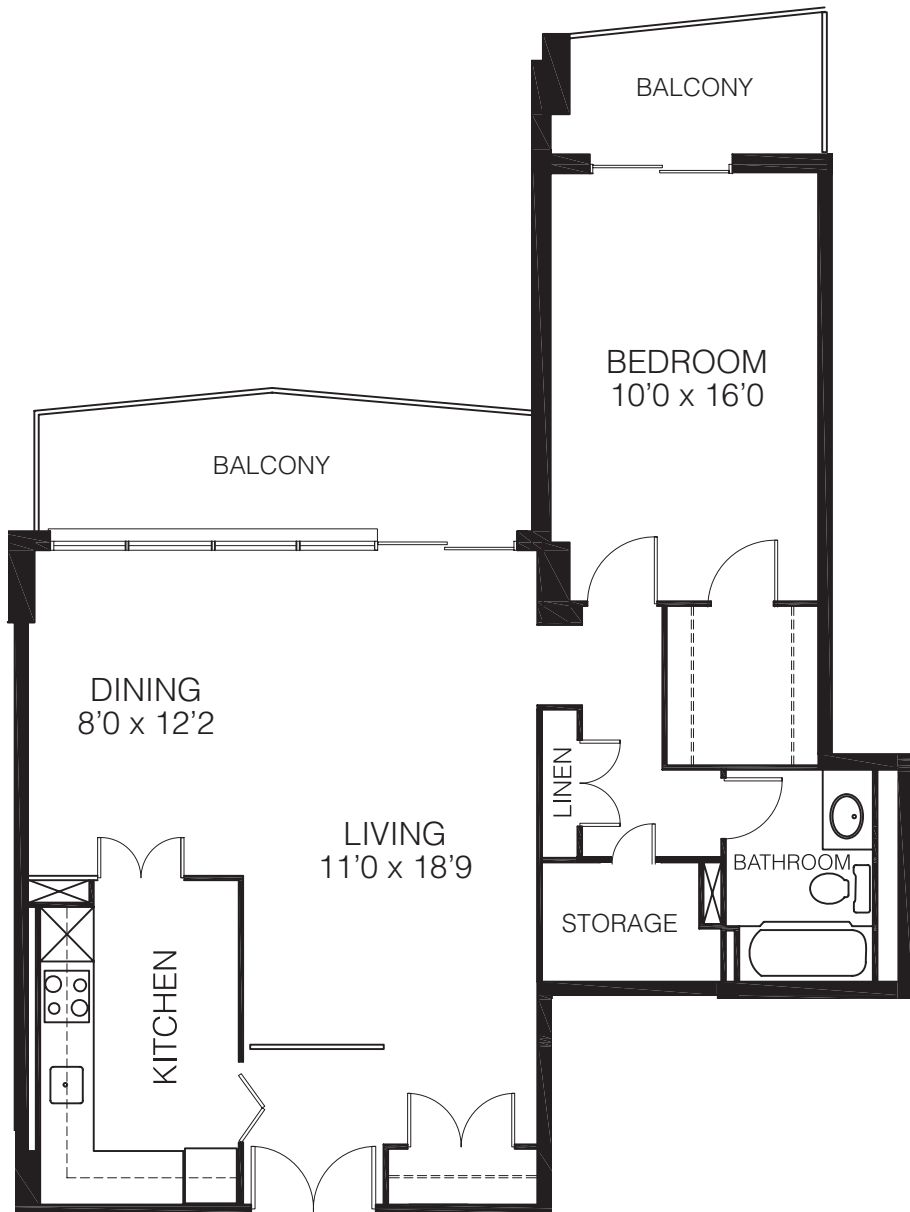

The Seignior

Bachelor Suite

Bachelor Suite, 1 Bathroom
Heat & Hot Water Included!

* All measurements are approximate. Design may vary.

Rental Office
613-789-3805
211 Wurtemberg Street

The Seigniory

1 Bedroom Suite

1 Bedroom Suite, 1 Bathroom
Heat & Hot Water Included!

Suites 01, 02, 09, 10, 15 and 16

* All measurements are approximate. Design may vary.

▲
**Main
Entrance**

Rental Office
613-789-3805
211 Wurtemberg Street

 **Urbandale**
CORPORATION
www.urbandale.com

The Seigniory

1 Bedroom Suite

1 Bedroom Suite, 1 Bathroom
Heat & Hot Water Included!

Suites 04 and 12

* All measurements are approximate. Design may vary.

Rental Office
613-789-3805
211 Wurtemburg Street

The Seigniory

1 Bedroom Suite

1 Bedroom Suite, 1 Bathroom
Heat & Hot Water Included!

Suite 07

* All measurements are approximate. Design may vary.

Rental Office
613-789-3805
211 Wurtemberg Street

 **Urbandale**
CORPORATION
www.urbandale.com