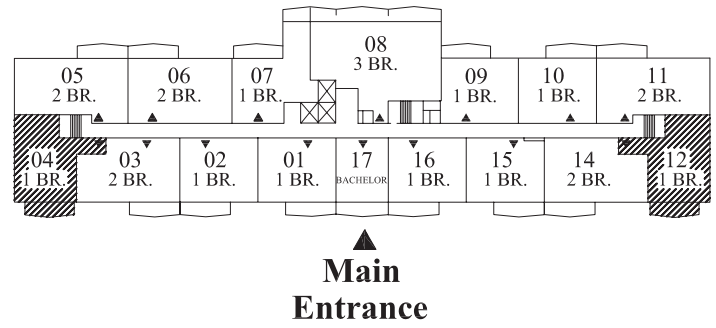

1 Bedroom Suite, 1 Bathroom
Heat & Hot Water Included!

Suites 01, 02, 09, 10, 15 and 16

* All measurements are approximate. Design may vary.

▲
**Main
Entrance**

Rental Office
613-789-3805
211 Wurtemberg Street

 **Urbandale**
CORPORATION
www.urbandale.com

The Seigniory

1 Bedroom Suite

1 Bedroom Suite, 1 Bathroom
Heat & Hot Water Included!

Suites 04 and 12

* All measurements are approximate. Design may vary.

Rental Office
613-789-3805
211 Wurtemburg Street

The Seigniory

1 Bedroom Suite

1 Bedroom Suite, 1 Bathroom
Heat & Hot Water Included!

Suite 07

* All measurements are approximate. Design may vary.

Rental Office
613-789-3805
211 Wurtemberg Street

 **Urbandale**
CORPORATION
www.urbandale.com