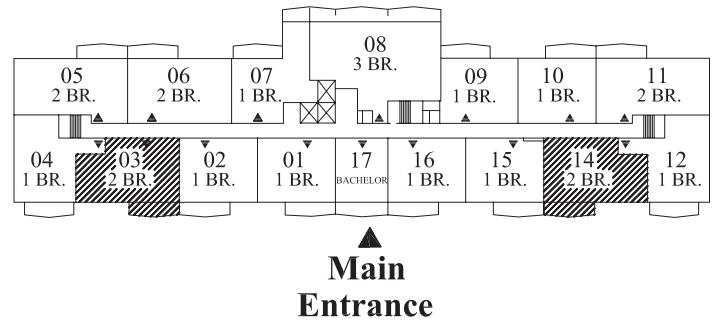

The Seigniory

1 Bedroom Suite

1 Bedroom Suite, 1 Bathroom
Heat & Hot Water Included!

Suite 07

* All measurements are approximate. Design may vary.

Rental Office
613-789-3805
211 Wurtemberg Street

 **Urbandale**
CORPORATION
www.urbandale.com

The Seigniory

2 Bedroom Suite

2 Bedroom Suite, 1 Bathroom
Heat & Hot Water Included!

Suites 03 and 14

* All measurements are approximate. Design may vary.

Rental Office
613-789-3805
211 Wurtemburg Street

The Seigniory