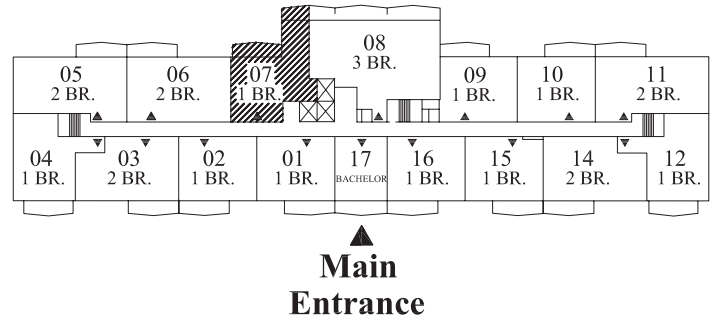

1 Bedroom Suite, 1 Bathroom
Heat & Hot Water Included!

Suites 01, 02, 09, 10, 15 and 16

* All measurements are approximate. Design may vary.

▲
**Main
Entrance**

Rental Office
613-789-3805
211 Wurtemberg Street

 **Urbandale**
CORPORATION
www.urbandale.com

The Seigniory

1 Bedroom Suite

1 Bedroom Suite, 1 Bathroom
Heat & Hot Water Included!

Suites 04 and 12

* All measurements are approximate. Design may vary.

Rental Office
613-789-3805
211 Wurtemberg Street

The Seigniory

1 Bedroom Suite

1 Bedroom Suite, 1 Bathroom
Heat & Hot Water Included!

Suite 07

* All measurements are approximate. Design may vary.

Rental Office
613-789-3805
211 Wurtemberg Street

 **Urbandale**
CORPORATION
www.urbandale.com