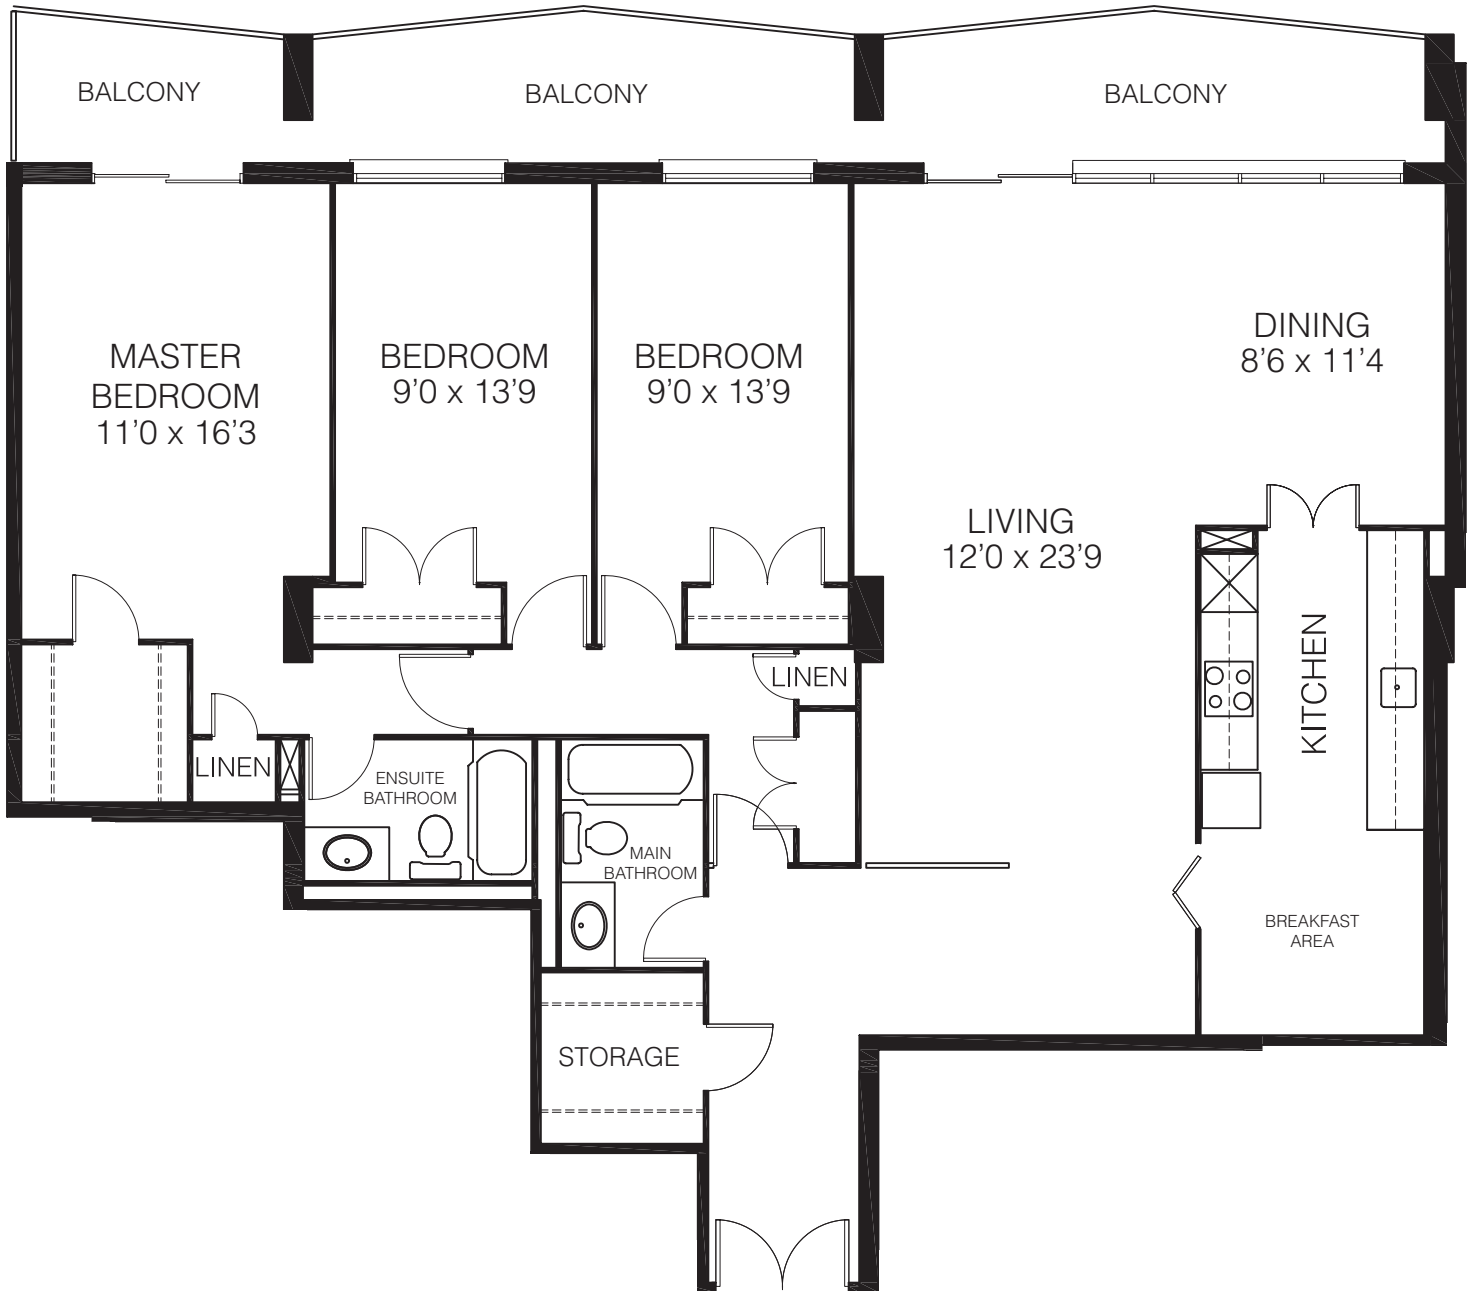

The Seignior

Bachelor Suite

Bachelor Suite, 1 Bathroom
Heat & Hot Water Included!

* All measurements are approximate. Design may vary.

Rental Office
613-789-3805
211 Wurtemberg Street

The Seigniory

1 Bedroom Suite

The Seigniory

2 Bedroom Suite

2 Bedroom Suite, 1 Bathroom
Heat & Hot Water Included!

Suites 03 and 14

* All measurements are approximate. Design may vary.

Rental Office
613-789-3805
211 Wurtemburg Street

The Seigniory

2 Bedroom Suite

2 Bedroom Suite, 1 Bathroom
Heat & Hot Water Included!

Suites 05, 06 and 11

* All measurements are approximate. Design may vary.

Rental Office
613-789-3805
211 Wurtemburg Street

The Seigniory

3 Bedroom Suite

3 Bedroom Suite, 2 Bathrooms
Heat & Hot Water Included!

Suite 08

* All measurements are approximate. Design may vary.

▲
**Main
Entrance**

Rental Office
613-789-3805
211 Wurtemberg Street

 **Urbandale**
CORPORATION
www.urbandale.com