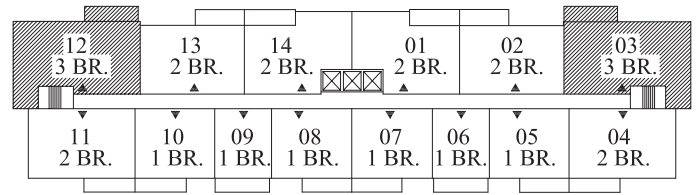

The Watergate

3 Bedroom Suite

3 Bedroom Suite, 2 Bathrooms
Utilities Included!

Suite 03 and 12

* All measurements are approximate. Design may vary.

▲
**Main
Entrance**