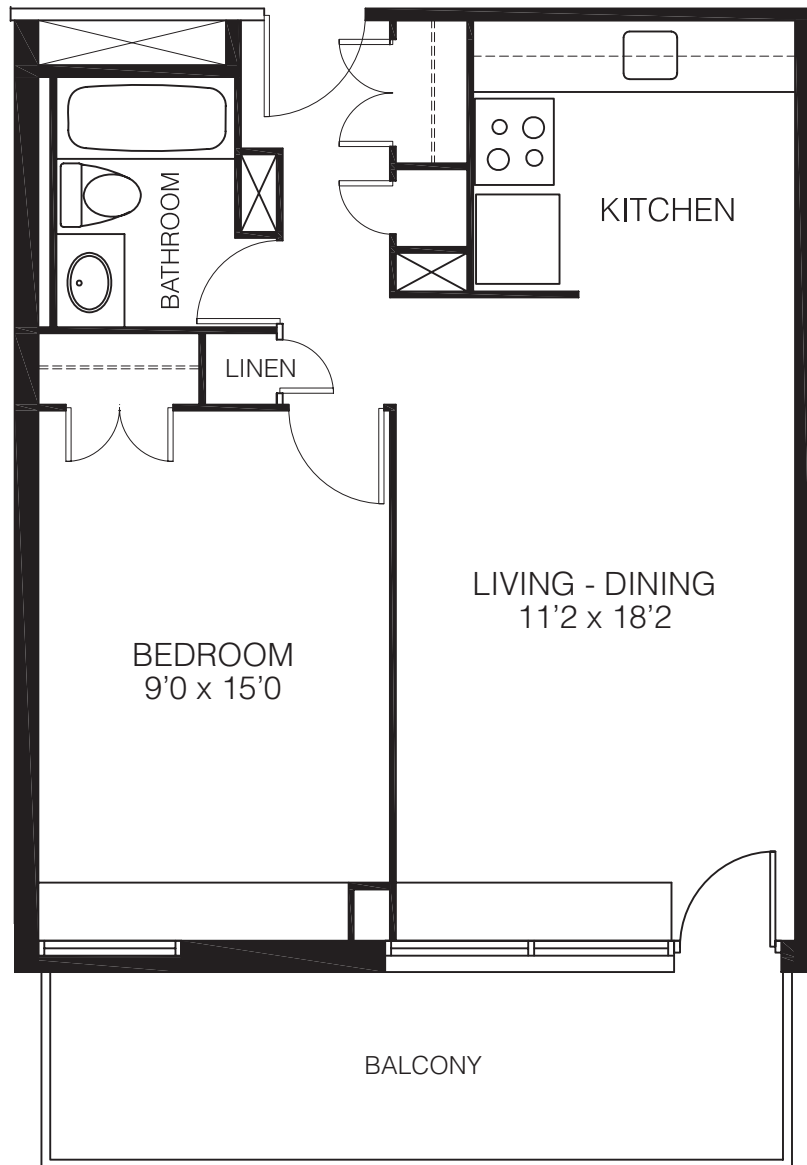

The Watergate

1 Bedroom Suite

Studio Suite, 1 Bathroom
Utilities Included!

Suite 09

* All measurements are approximate. Design may vary.

▲
**Main
Entrance**

Rental Office
613-789-3805
211 Wurtemberg Street

 **Urbandale**
CORPORATION
www.urbandale.com

The Watergate

1 Bedroom Suite

1 Bedroom Suite, 1 Bathroom
Utilities Included!

Suite 06

* All measurements are approximate. Design may vary.

▲
**Main
Entrance**

Rental Office
613-789-3805
211 Wurtemberg Street

 **Urbandale**
CORPORATION
www.urbandale.com

The Watergate

1 Bedroom Suite

1 Bedroom Suite, 1 Bathroom
Utilities Included!

Suite 05, 07, 08 & 10

* All measurements are approximate. Design may vary.

▲
**Main
Entrance**