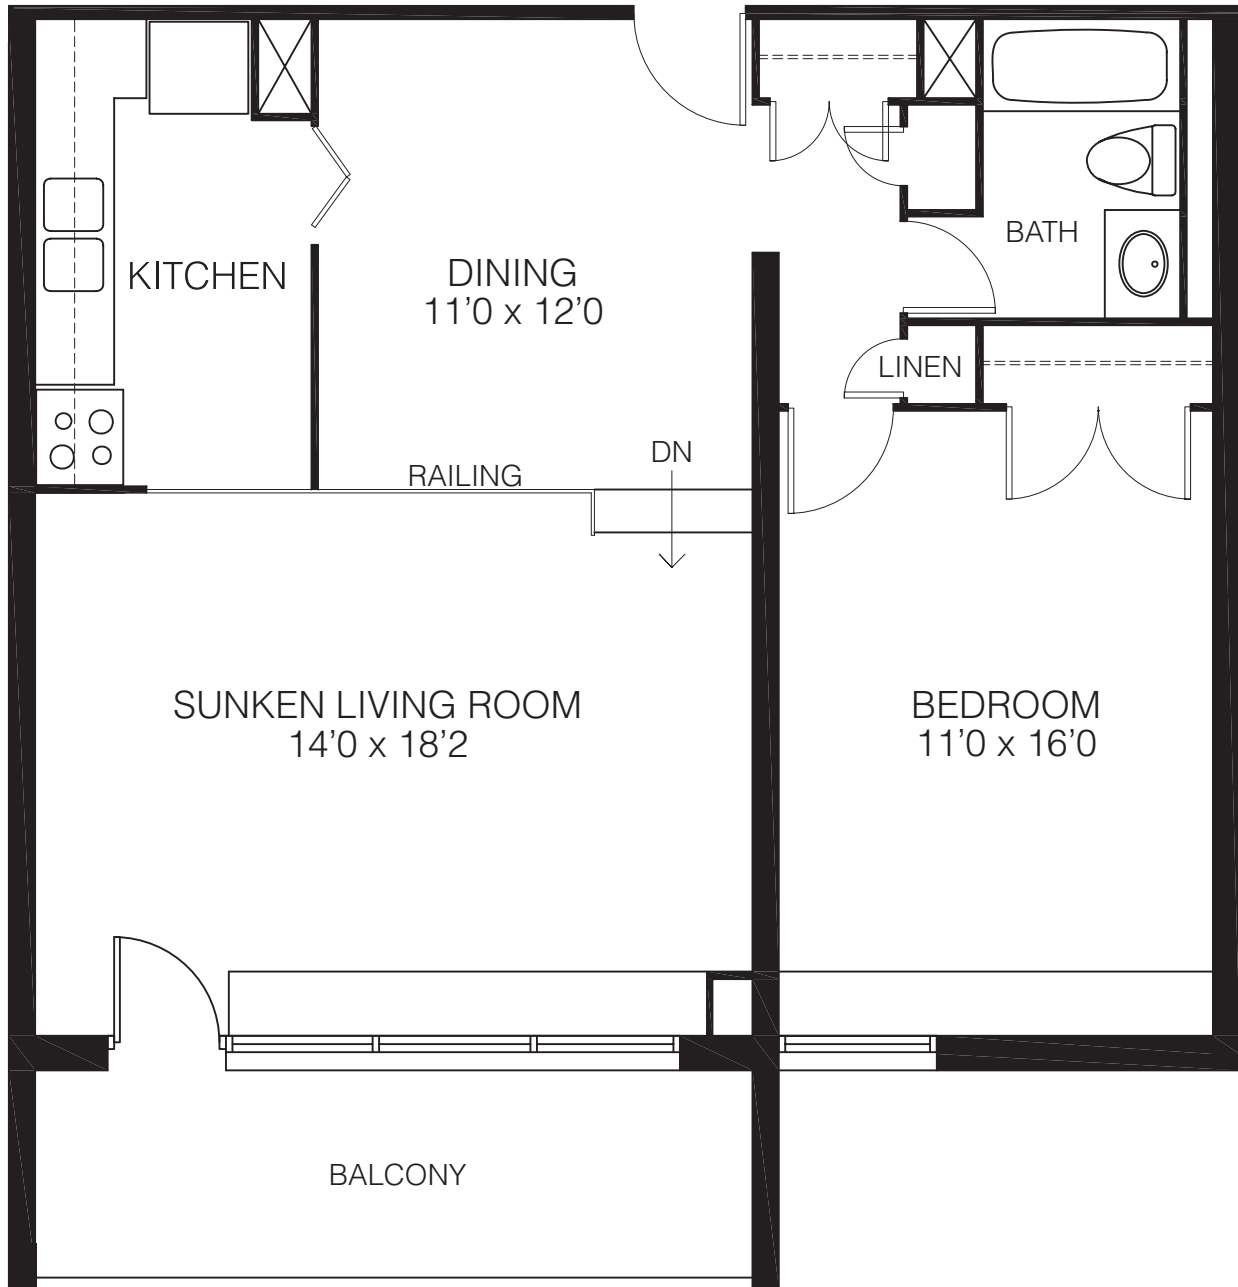

The Watergate

1 Bedroom Suite

Studio Suite, 1 Bathroom
Utilities Included!

Suite 09

* All measurements are approximate. Design may vary.

▲
**Main
Entrance**

Rental Office
613-789-3805
211 Wurtemberg Street

 **Urbandale**
CORPORATION
www.urbandale.com

The Watergate

1 Bedroom Suite

1 Bedroom Suite, 1 Bathroom
Utilities Included!

Suite 06

* All measurements are approximate. Design may vary.

▲
**Main
Entrance**

Rental Office
613-789-3805
211 Wurtemberg Street

 **Urbandale**
CORPORATION
www.urbandale.com

The Watergate

1 Bedroom Suite

1 Bedroom Suite, 1 Bathroom
Utilities Included!

Suite 05, 07, 08 & 10

* All measurements are approximate. Design may vary.

▲
**Main
Entrance**

Rental Office
613-789-3805
211 Wurtemberg Street

 **Urbandale**
CORPORATION
www.urbandale.com

The Watergate

2 Bedroom Suite

2 Bedroom Suite, 1.5 Bathrooms
Utilities Included!

Suite 01 & 14

* All measurements are approximate. Design may vary.