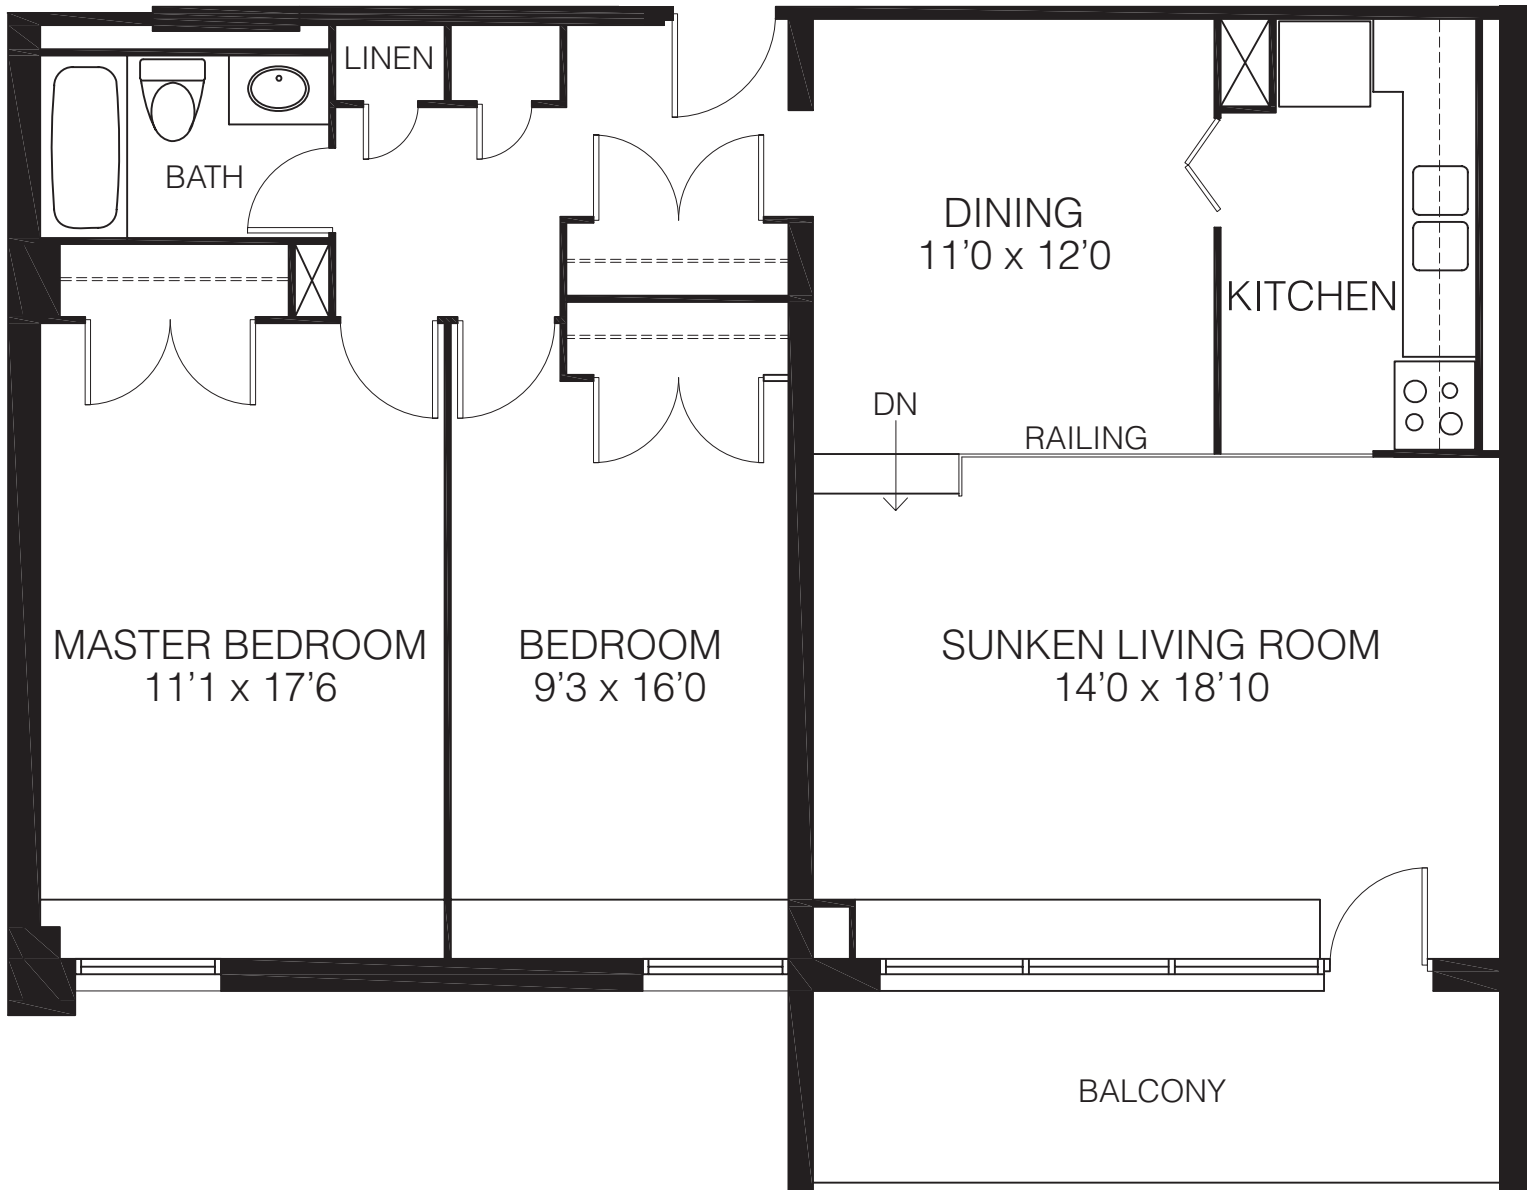

* All measurements are approximate. Design may vary.

▲
**Main
Entrance**

Rental Office
613-789-3805
211 Wurtemberg Street

 **Urbandale**
CORPORATION
www.urbandale.com

The Watergate

2 Bedroom Suite

2 Bedroom Suite, 1.5 Bathrooms
Utilities Included!

Suite 2A

* All measurements are approximate. Design may vary.

▲
**Main
Entrance**

Rental Office
613-789-3805
211 Wurtemberg Street

 **Urbandale**
CORPORATION
www.urbandale.com

The Watergate

2 Bedroom Suite

2 Bedroom Suite, 1 Bathroom
Utilities Included!

Suite 04 & 11

* All measurements are approximate. Design may vary.

▲
**Main
Entrance**

Rental Office
613-789-3805
211 Wurtemberg Street

The Watergate

3 Bedroom Suite

3 Bedroom Suite, 2 Bathrooms
Utilities Included!