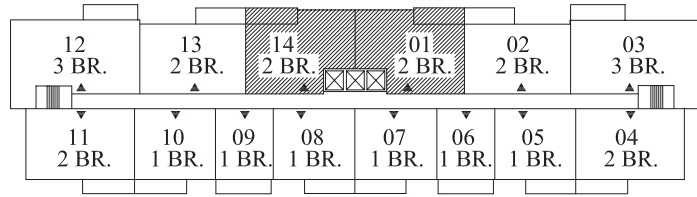

The Watergate

2 Bedroom Suite

2 Bedroom Suite, 1.5 Bathrooms
Utilities Included!

Suite 2A

* All measurements are approximate. Design may vary.

▲
**Main
Entrance**