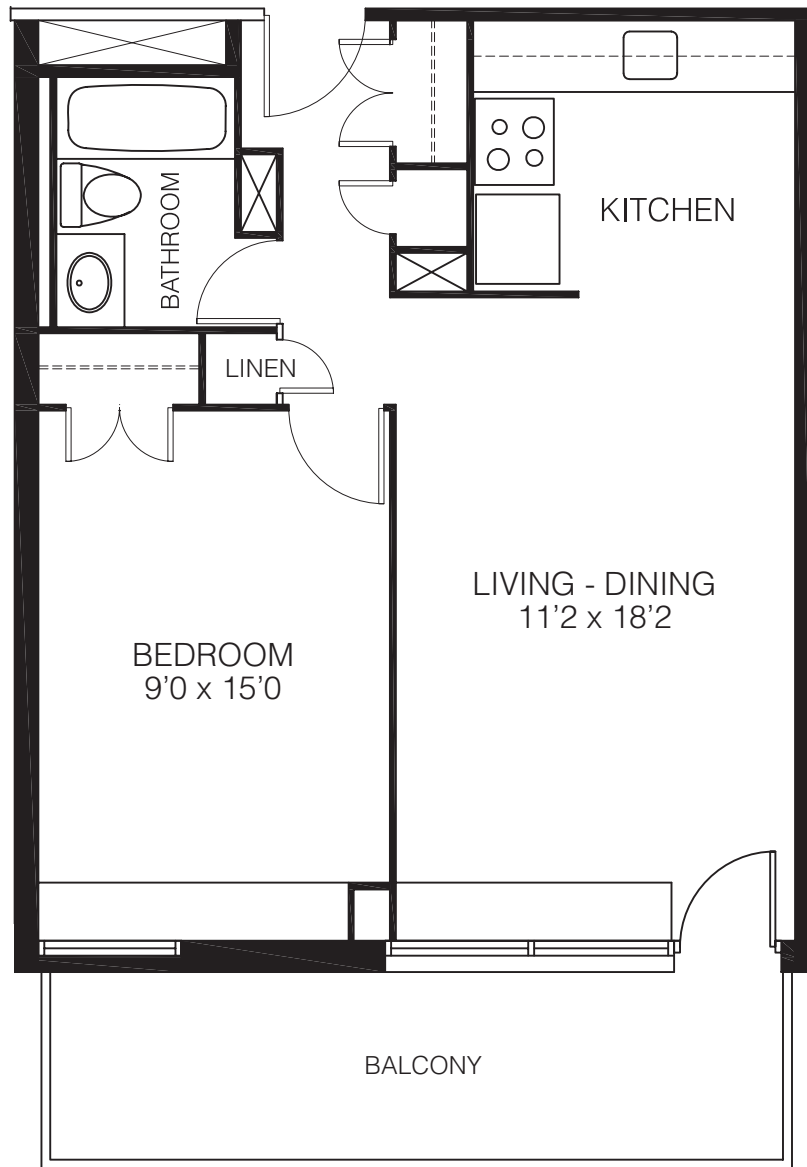

The Watergate

1 Bedroom Suite

Studio Suite, 1 Bathroom
Utilities Included!

Suite 09

* All measurements are approximate. Design may vary.

▲
**Main
Entrance**

Rental Office
613-789-3805
211 Wurtemberg Street

 **Urbandale**
CORPORATION
www.urbandale.com

The Watergate

1 Bedroom Suite

1 Bedroom Suite, 1 Bathroom
Utilities Included!

Suite 06

* All measurements are approximate. Design may vary.

▲
**Main
Entrance**

Rental Office
613-789-3805
211 Wurtemberg Street

 **Urbandale**
CORPORATION
www.urbandale.com

The Watergate

1 Bedroom Suite

1 Bedroom Suite, 1 Bathroom
Utilities Included!

Suite 05, 07, 08 & 10

* All measurements are approximate. Design may vary.

▲
**Main
Entrance**