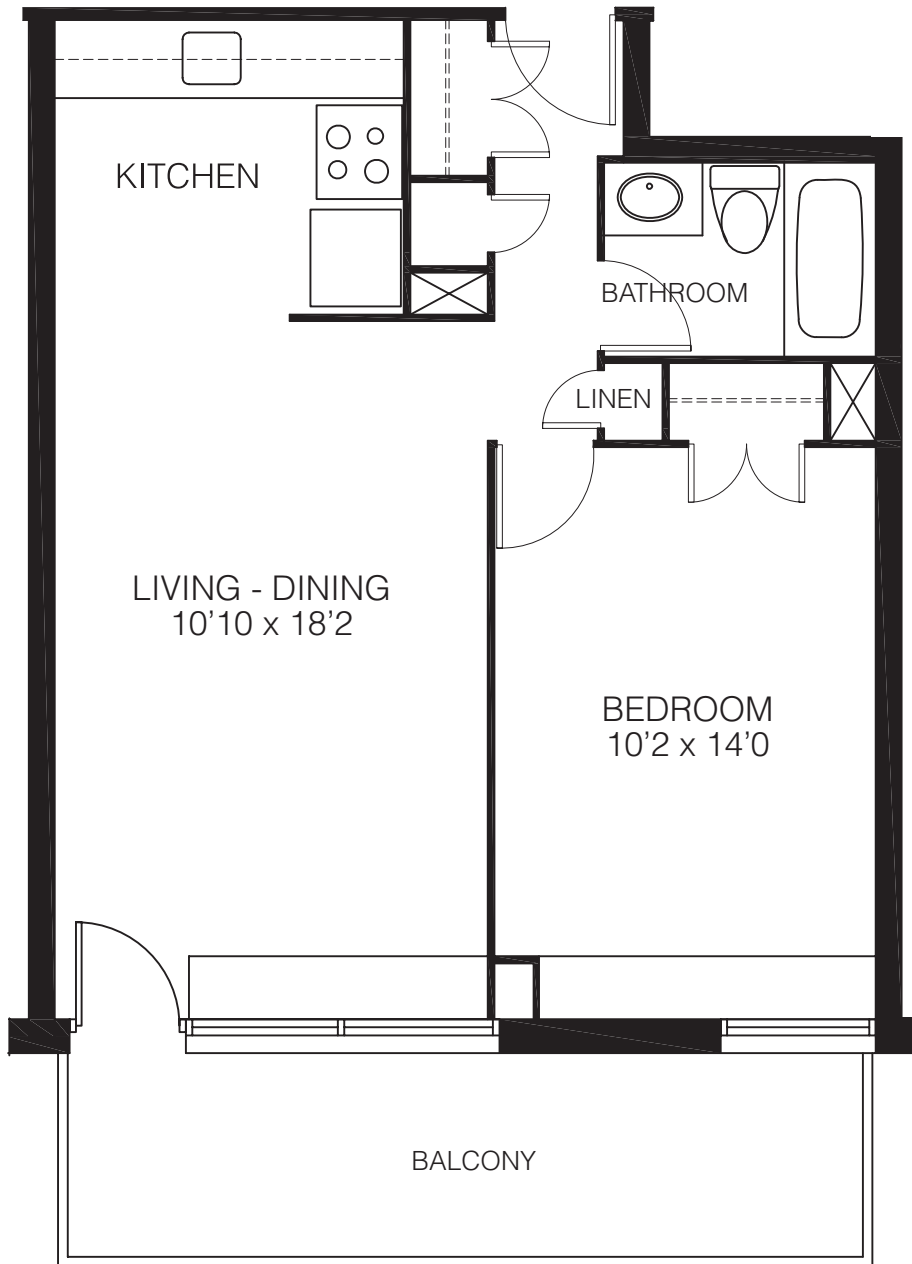

The Watergate

1 Bedroom Suite

Studio Suite, 1 Bathroom
Utilities Included!

Suite 09

* All measurements are approximate. Design may vary.

▲
**Main
Entrance**

Rental Office
613-789-3805
211 Wurtemberg Street

 **Urbandale**
CORPORATION
www.urbandale.com

The Watergate

1 Bedroom Suite

1 Bedroom Suite, 1 Bathroom
Utilities Included!

Suite 06

* All measurements are approximate. Design may vary.

▲
**Main
Entrance**

Rental Office
613-789-3805
211 Wurtemberg Street

 **Urbandale**
CORPORATION
www.urbandale.com

The Watergate

1 Bedroom Suite

1 Bedroom Suite, 1 Bathroom
Utilities Included!

Suite 05, 07, 08 & 10

* All measurements are approximate. Design may vary.

▲
**Main
Entrance**

Rental Office
613-789-3805
211 Wurtemberg Street

 **Urbandale**
CORPORATION
www.urbandale.com

The Watergate

2 Bedroom Suite

2 Bedroom Suite, 1.5 Bathrooms
Utilities Included!

Suite 01 & 14

* All measurements are approximate. Design may vary.