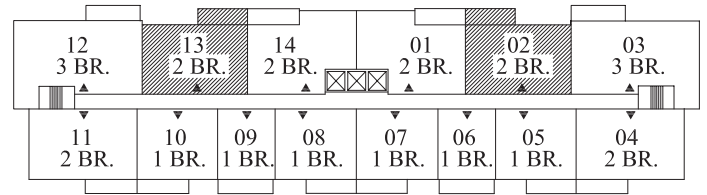

* All measurements are approximate. Design may vary.

▲
**Main
Entrance**

Rental Office
613-789-3805
211 Wurtemberg Street

 **Urbandale**
CORPORATION
www.urbandale.com

The Watergate

2 Bedroom Suite

2 Bedroom Suite, 1.5 Bathrooms
Utilities Included!