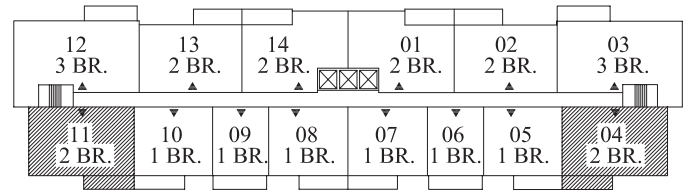

The Watergate

2 Bedroom Suite

2 Bedroom Suite, 1 Bathroom
Utilities Included!

Suite 04 & 11

* All measurements are approximate. Design may vary.

▲
**Main
Entrance**