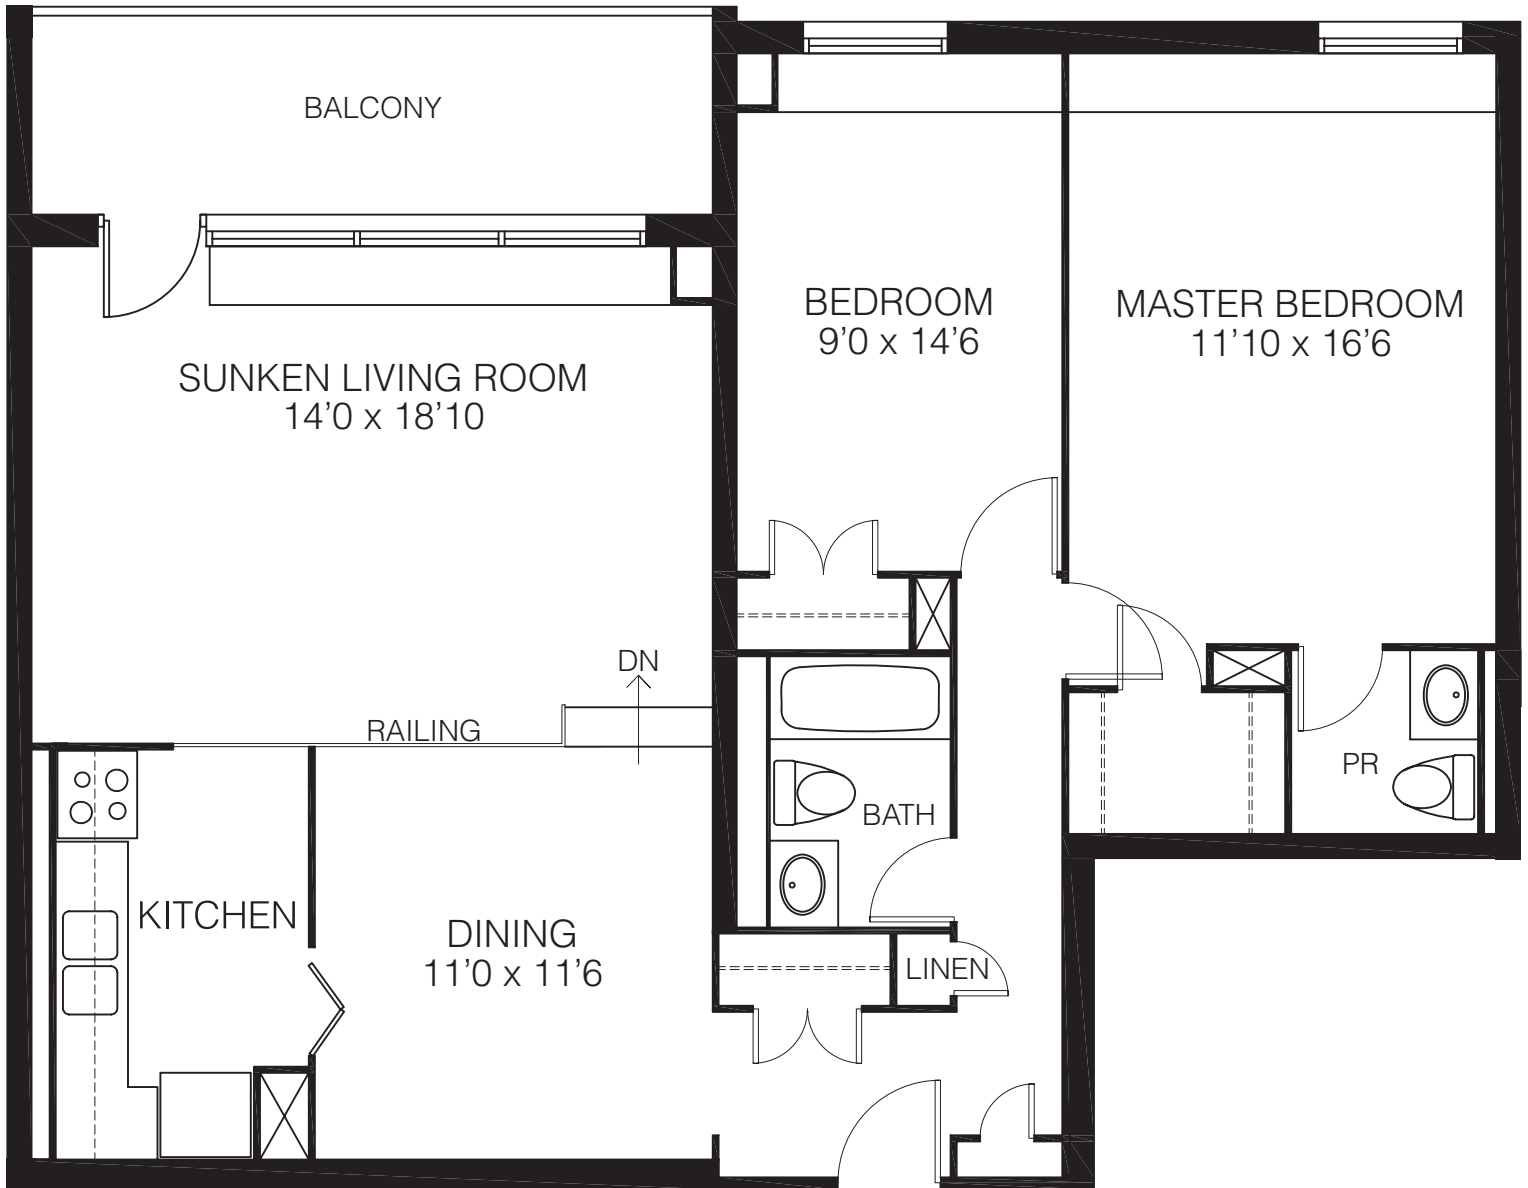

 **Urbandale**
CORPORATION
www.urbandale.com

The Watergate

1 Bedroom Suite

1 Bedroom Suite, 1 Bathroom
Utilities Included!

Suite 05, 07, 08 & 10

* All measurements are approximate. Design may vary.

▲
**Main
Entrance**

* All measurements are approximate. Design may vary.

▲
**Main
Entrance**

Rental Office
613-789-3805
211 Wurtemberg Street

 **Urbandale**
CORPORATION
www.urbandale.com

The Watergate

2 Bedroom Suite

2 Bedroom Suite, 1.5 Bathrooms
Utilities Included!

Suite 2A

* All measurements are approximate. Design may vary.

▲
**Main
Entrance**

Rental Office
613-789-3805
211 Wurtemberg Street

 **Urbandale**
CORPORATION
www.urbandale.com

The Watergate

2 Bedroom Suite

2 Bedroom Suite, 1 Bathroom
Utilities Included!

Suite 04 & 11

* All measurements are approximate. Design may vary.

▲
**Main
Entrance**

Rental Office
613-789-3805
211 Wurtemberg Street

The Watergate

3 Bedroom Suite

3 Bedroom Suite, 2 Bathrooms
Utilities Included!