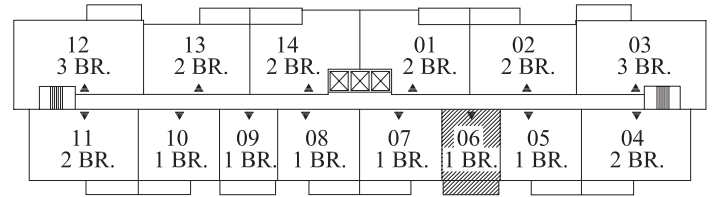

The Watergate

1 Bedroom Suite

1 Bedroom Suite, 1 Bathroom
Utilities Included!

Suite 06

* All measurements are approximate. Design may vary.

▲
**Main
Entrance**