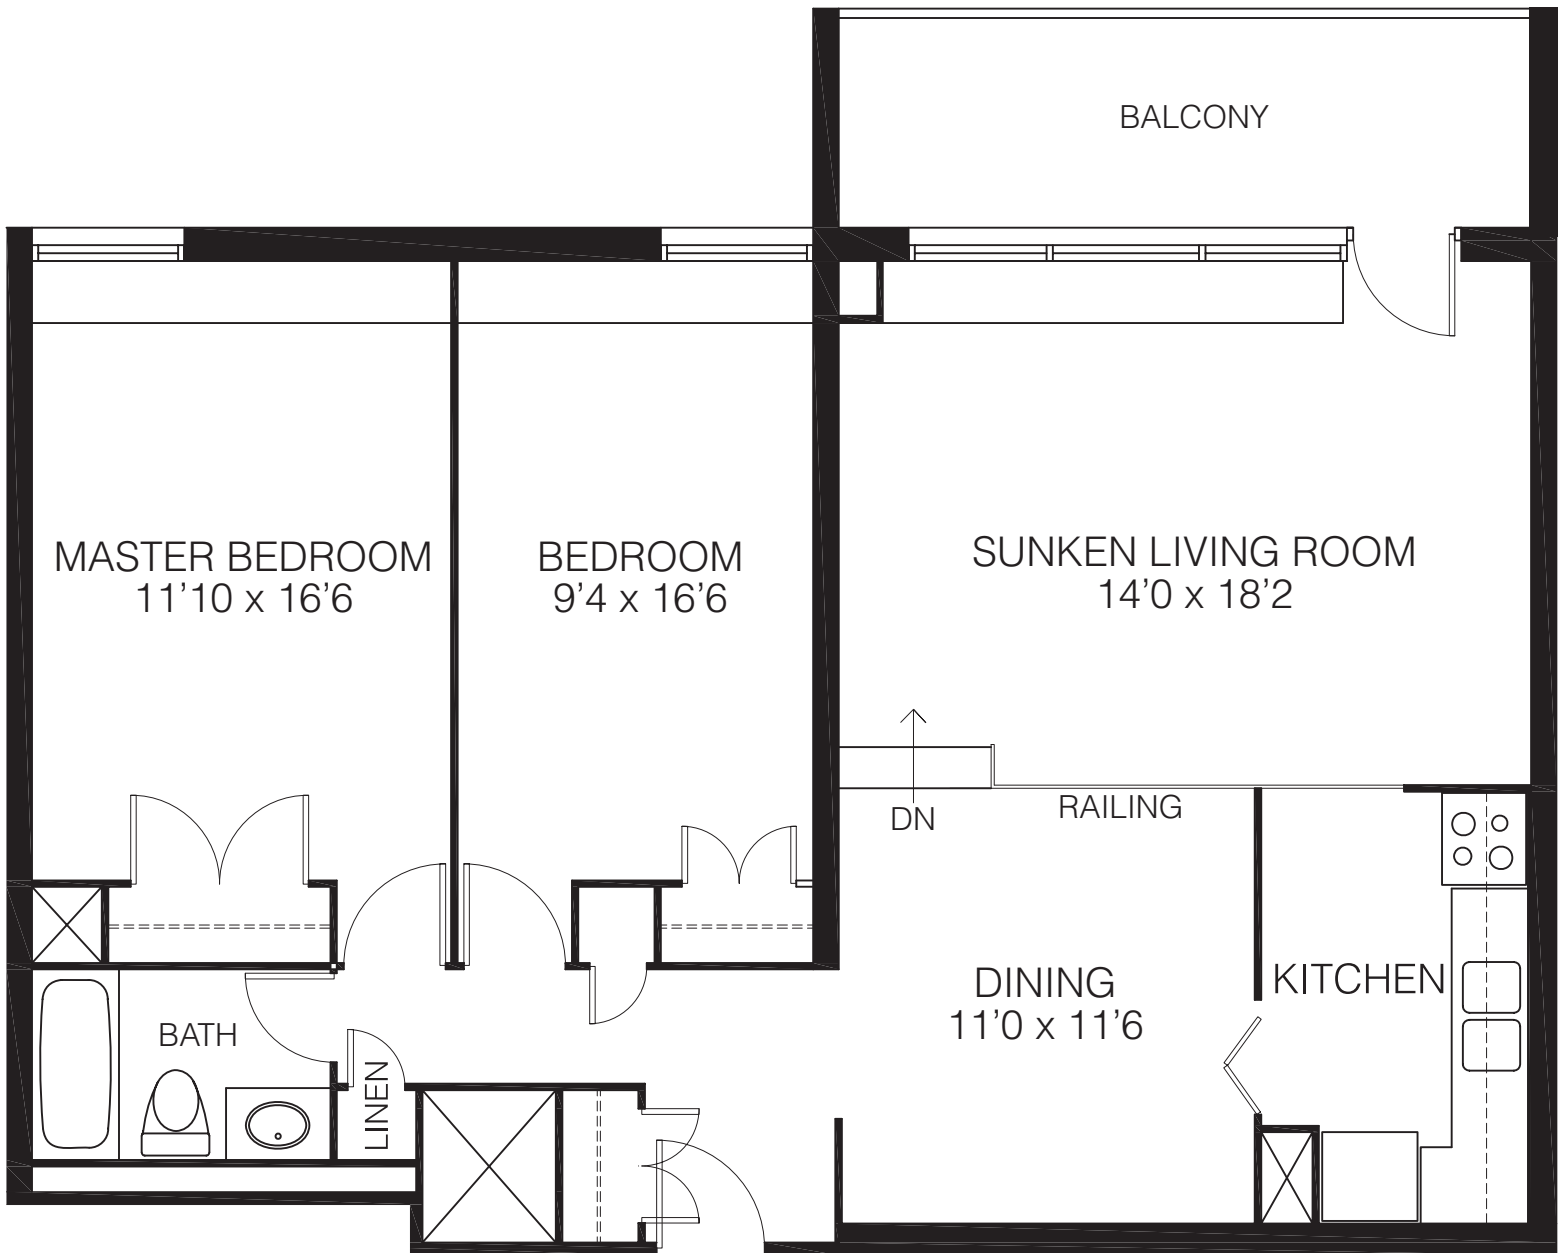

▲
**Main
Entrance**

Rental Office
613-789-3805
211 Wurtemberg Street

 **Urbandale**
CORPORATION
www.urbandale.com

The Watergate

2 Bedroom Suite

2 Bedroom Suite, 1 Bathroom
Utilities Included!

Suite 02 and 13

* All measurements are approximate. Design may vary.

▲
**Main
Entrance**

Rental Office
613-789-3805
211 Wurtemberg Street

 **Urbandale**
CORPORATION
www.urbandale.com

The Watergate

2 Bedroom Suite

2 Bedroom Suite, 1.5 Bathrooms
Utilities Included!

Suite 2A

* All measurements are approximate. Design may vary.

▲
**Main
Entrance**

Rental Office
613-789-3805
211 Wurtemberg Street

 **Urbandale**
CORPORATION
www.urbandale.com

The Watergate

2 Bedroom Suite

2 Bedroom Suite, 1 Bathroom
Utilities Included!