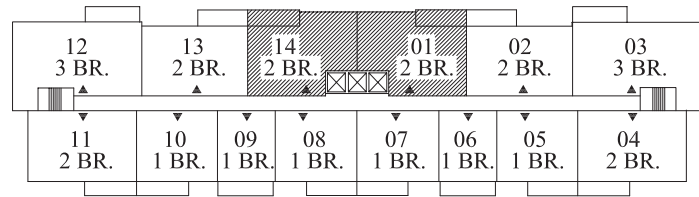

The Watergate

2 Bedroom Suite

2 Bedroom Suite, 1.5 Bathrooms
Utilities Included!

Suite 2A

* All measurements are approximate. Design may vary.

▲
**Main
Entrance**