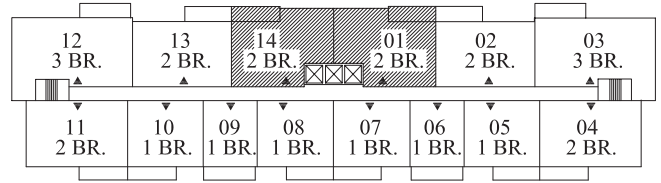

Rental Office
613-789-3805
211 Wurtemberg Street

 **Urbandale**
CORPORATION
www.urbandale.com

The Watergate

2 Bedroom Suite

2 Bedroom Suite, 1.5 Bathrooms
Utilities Included!

Suite 01 & 14

* All measurements are approximate. Design may vary.