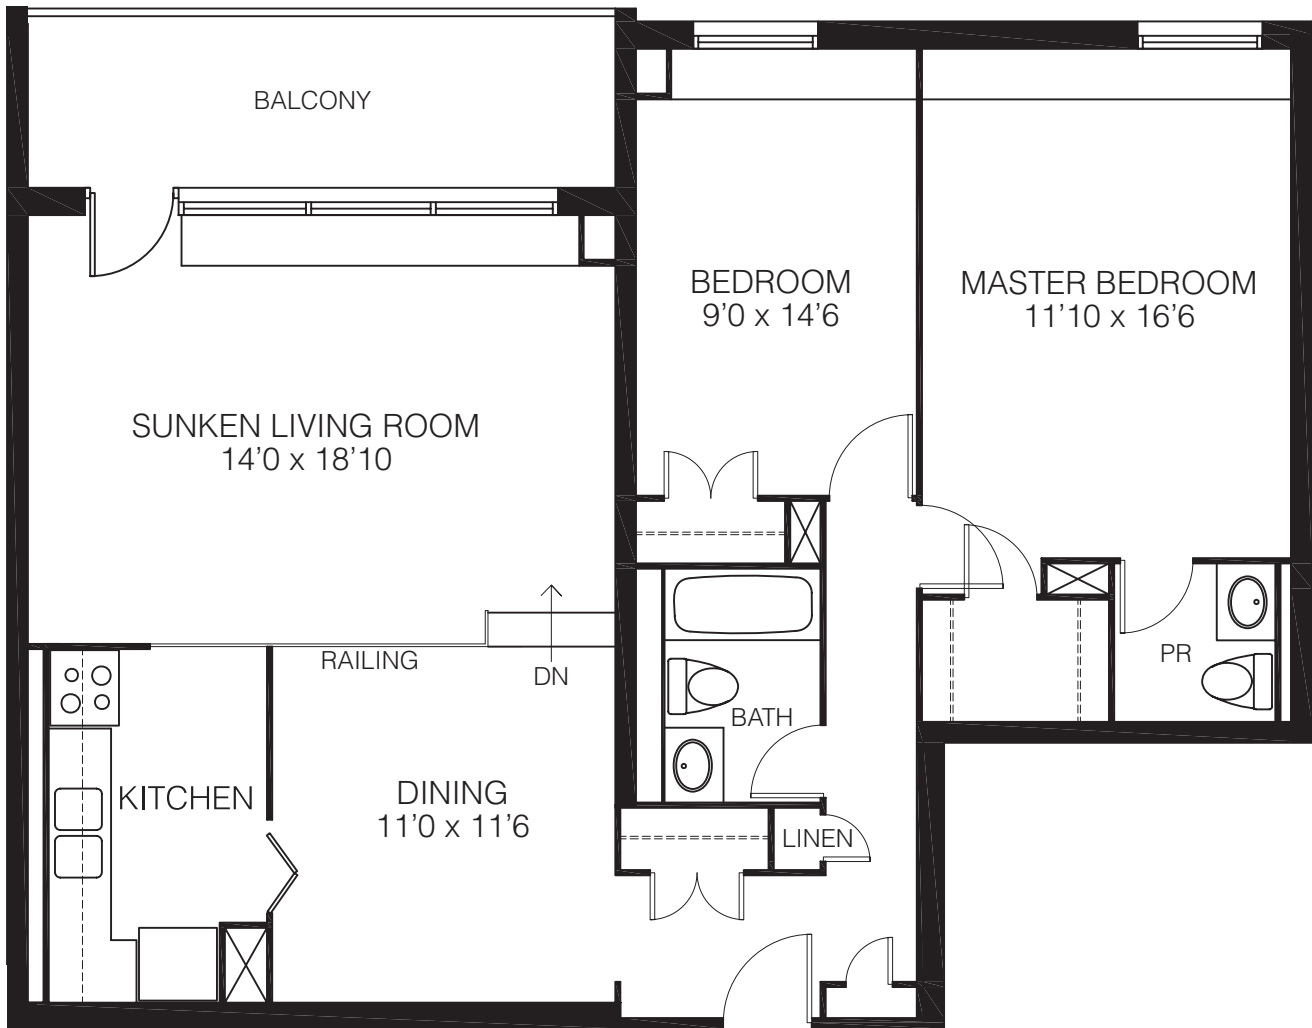

 **Urbandale**
CORPORATION
www.urbandale.com

The Watergate

1 Bedroom Suite

1 Bedroom Suite, 1 Bathroom
Utilities Included!

Suite 05, 07, 08 & 10

* All measurements are approximate. Design may vary.

▲
**Main
Entrance**

Rental Office
613-789-3805
211 Wurtemberg Street

 **Urbandale**
CORPORATION
www.urbandale.com

The Watergate

2 Bedroom Suite

2 Bedroom Suite, 1.5 Bathrooms
Utilities Included!

Suite 01 & 14

* All measurements are approximate. Design may vary.

▲
**Main
Entrance**

Rental Office
613-789-3805
211 Wurtemberg Street

 **Urbandale**
CORPORATION
www.urbandale.com

The Watergate

2 Bedroom Suite

2 Bedroom Suite, 1 Bathroom
Utilities Included!

Suite 02 and 13

* All measurements are approximate. Design may vary.

▲
**Main
Entrance**

Rental Office
613-789-3805
211 Wurtemberg Street

 **Urbandale**
CORPORATION
www.urbandale.com

The Watergate

2 Bedroom Suite

2 Bedroom Suite, 1.5 Bathrooms
Utilities Included!