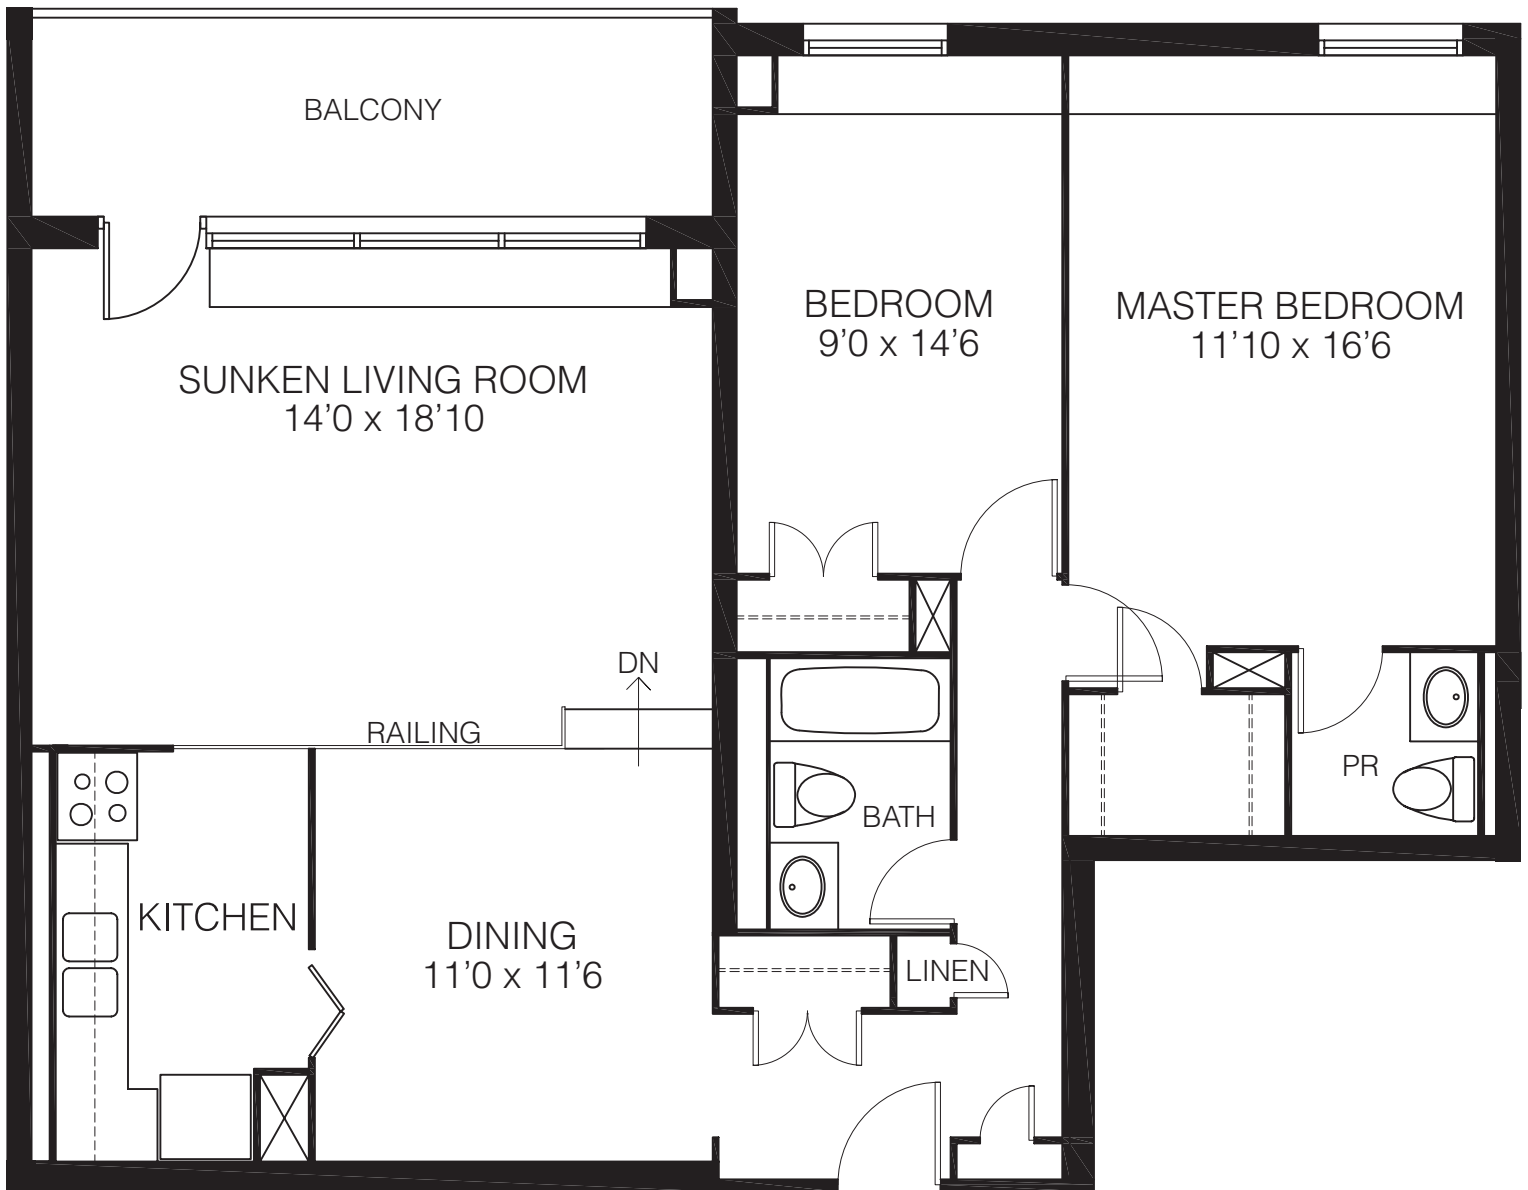

 **Urbandale**
CORPORATION
www.urbandale.com

The Watergate

1 Bedroom Suite

1 Bedroom Suite, 1 Bathroom
Utilities Included!

Suite 05, 07, 08 & 10

* All measurements are approximate. Design may vary.

▲
**Main
Entrance**

* All measurements are approximate. Design may vary.

▲
**Main
Entrance**

Rental Office
613-789-3805
211 Wurtemberg Street

 **Urbandale**
CORPORATION
www.urbandale.com

The Watergate

2 Bedroom Suite

2 Bedroom Suite, 1.5 Bathrooms
Utilities Included!

Suite 2A

* All measurements are approximate. Design may vary.

▲
**Main
Entrance**

Rental Office
613-789-3805
211 Wurtemberg Street

 **Urbandale**
CORPORATION
www.urbandale.com

The Watergate

2 Bedroom Suite

2 Bedroom Suite, 1 Bathroom
Utilities Included!

Suite 04 & 11

* All measurements are approximate. Design may vary.

▲
**Main
Entrance**

Rental Office
613-789-3805
211 Wurtemberg Street

The Watergate

3 Bedroom Suite

3 Bedroom Suite, 2 Bathrooms
Utilities Included!