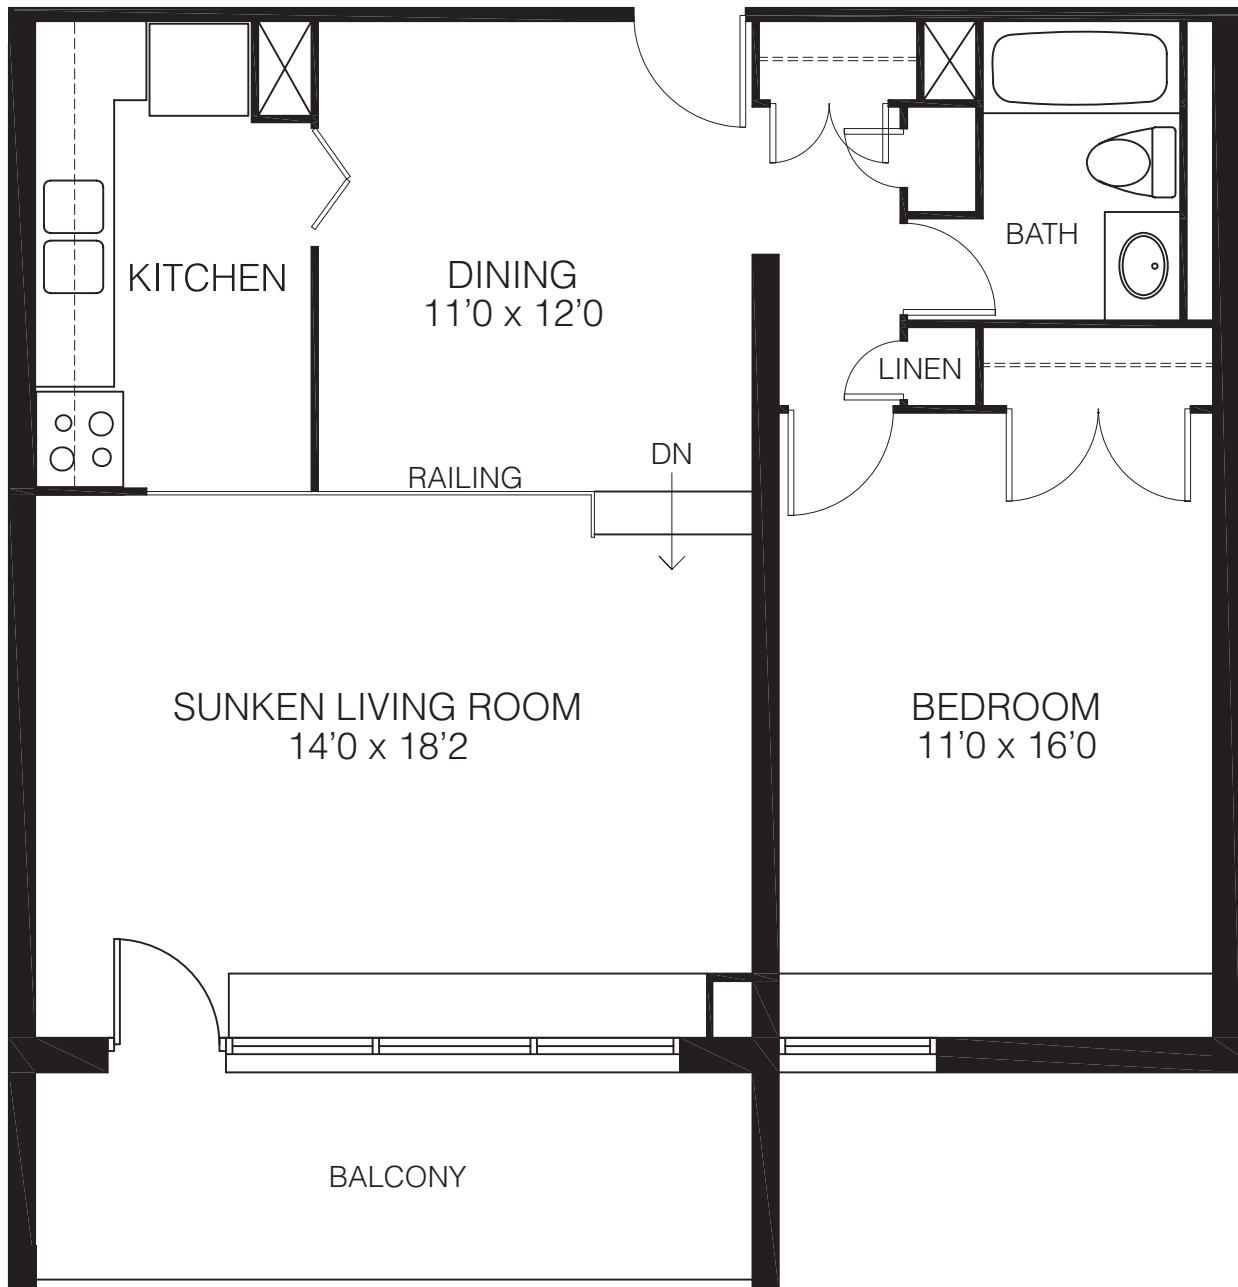

The Watergate

1 Bedroom Suite

Studio Suite, 1 Bathroom
Utilities Included!

Suite 09

* All measurements are approximate. Design may vary.

▲
**Main
Entrance**

Rental Office
613-789-3805
211 Wurtemberg Street

 **Urbandale**
CORPORATION
www.urbandale.com

The Watergate

1 Bedroom Suite

1 Bedroom Suite, 1 Bathroom
Utilities Included!

Suite 06

* All measurements are approximate. Design may vary.

▲
**Main
Entrance**

Rental Office
613-789-3805
211 Wurtemberg Street

 **Urbandale**
CORPORATION
www.urbandale.com

The Watergate

1 Bedroom Suite

1 Bedroom Suite, 1 Bathroom
Utilities Included!

Suite 05, 07, 08 & 10

* All measurements are approximate. Design may vary.

▲
**Main
Entrance**

Rental Office
613-789-3805
211 Wurtemberg Street

 **Urbandale**
CORPORATION
www.urbandale.com

The Watergate

2 Bedroom Suite

2 Bedroom Suite, 1.5 Bathrooms
Utilities Included!

Suite 01 & 14

* All measurements are approximate. Design may vary.