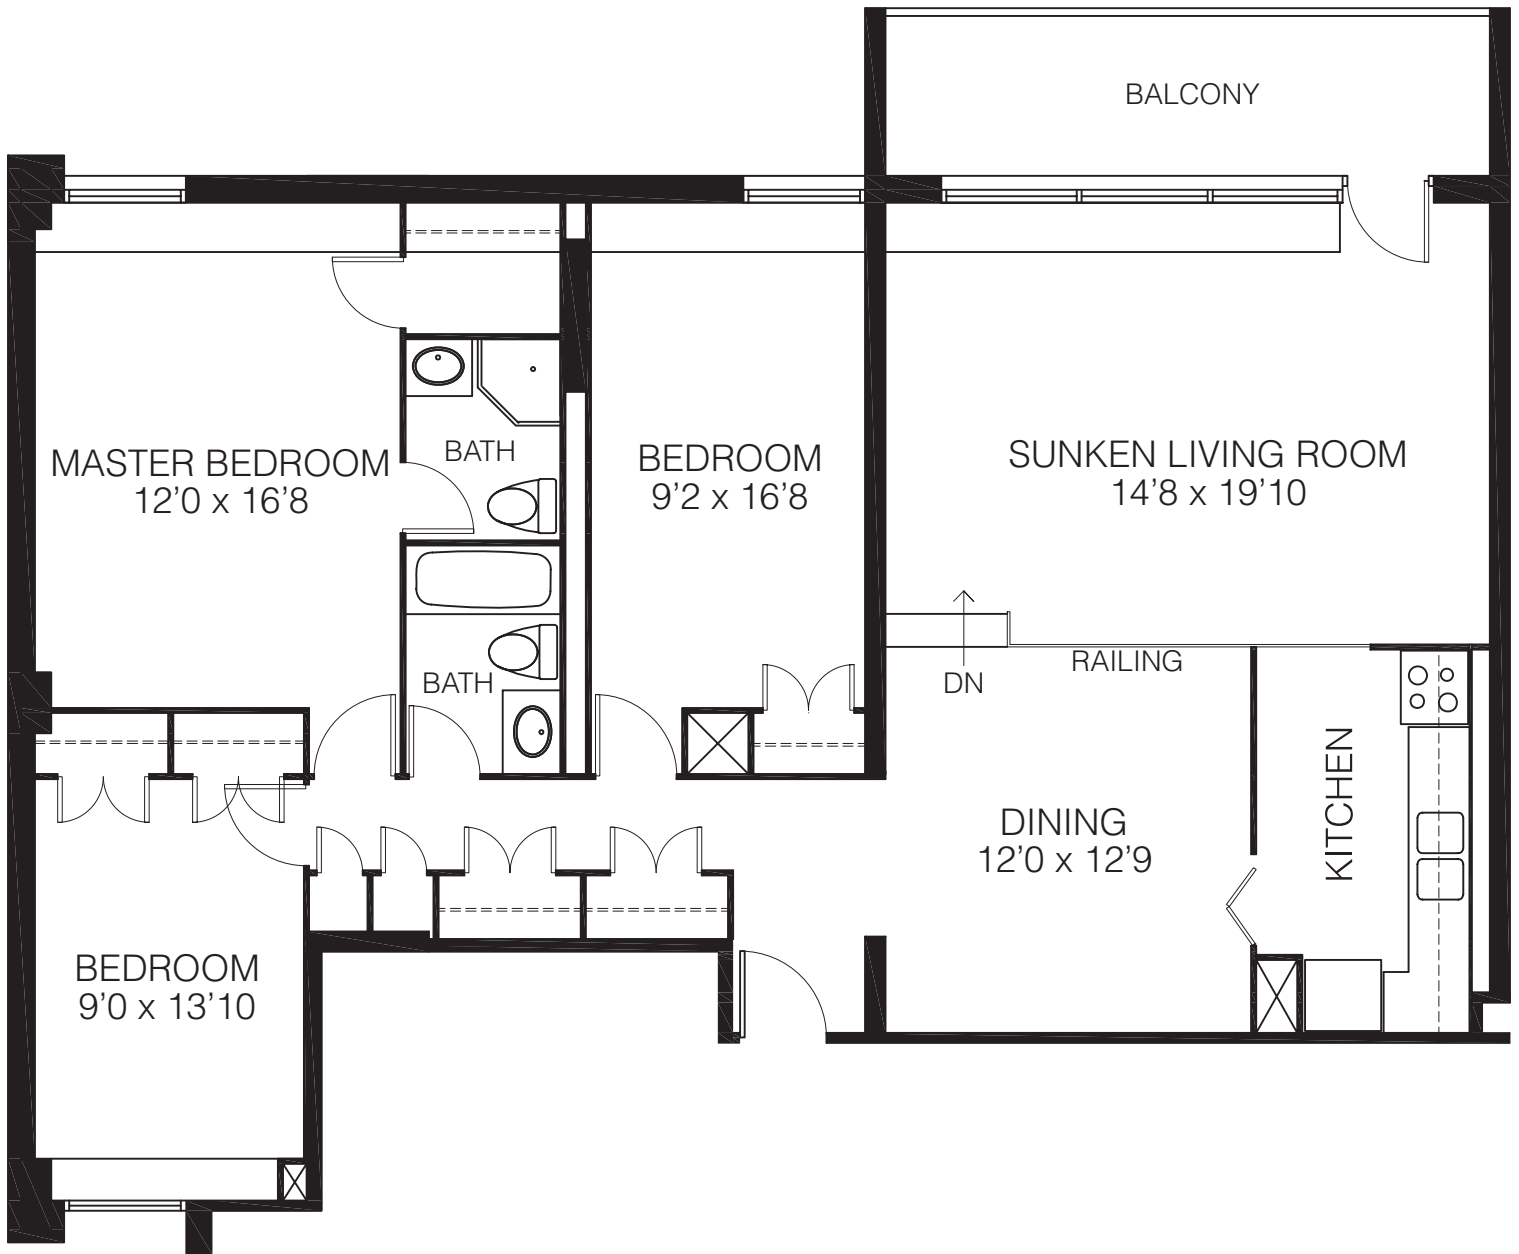

Rental Office
613-789-3805
211 Wurtemberg Street

Urbandale
CORPORATION
www.urbandale.com