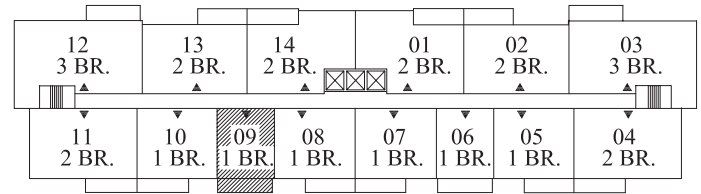

The Watergate

1 Bedroom Suite

Studio Suite, 1 Bathroom
Utilities Included!

Suite 09

* All measurements are approximate. Design may vary.

▲
**Main
Entrance**

Rental Office
613-789-3805
211 Wurtemberg Street

 **Urbandale**
CORPORATION
www.urbandale.com